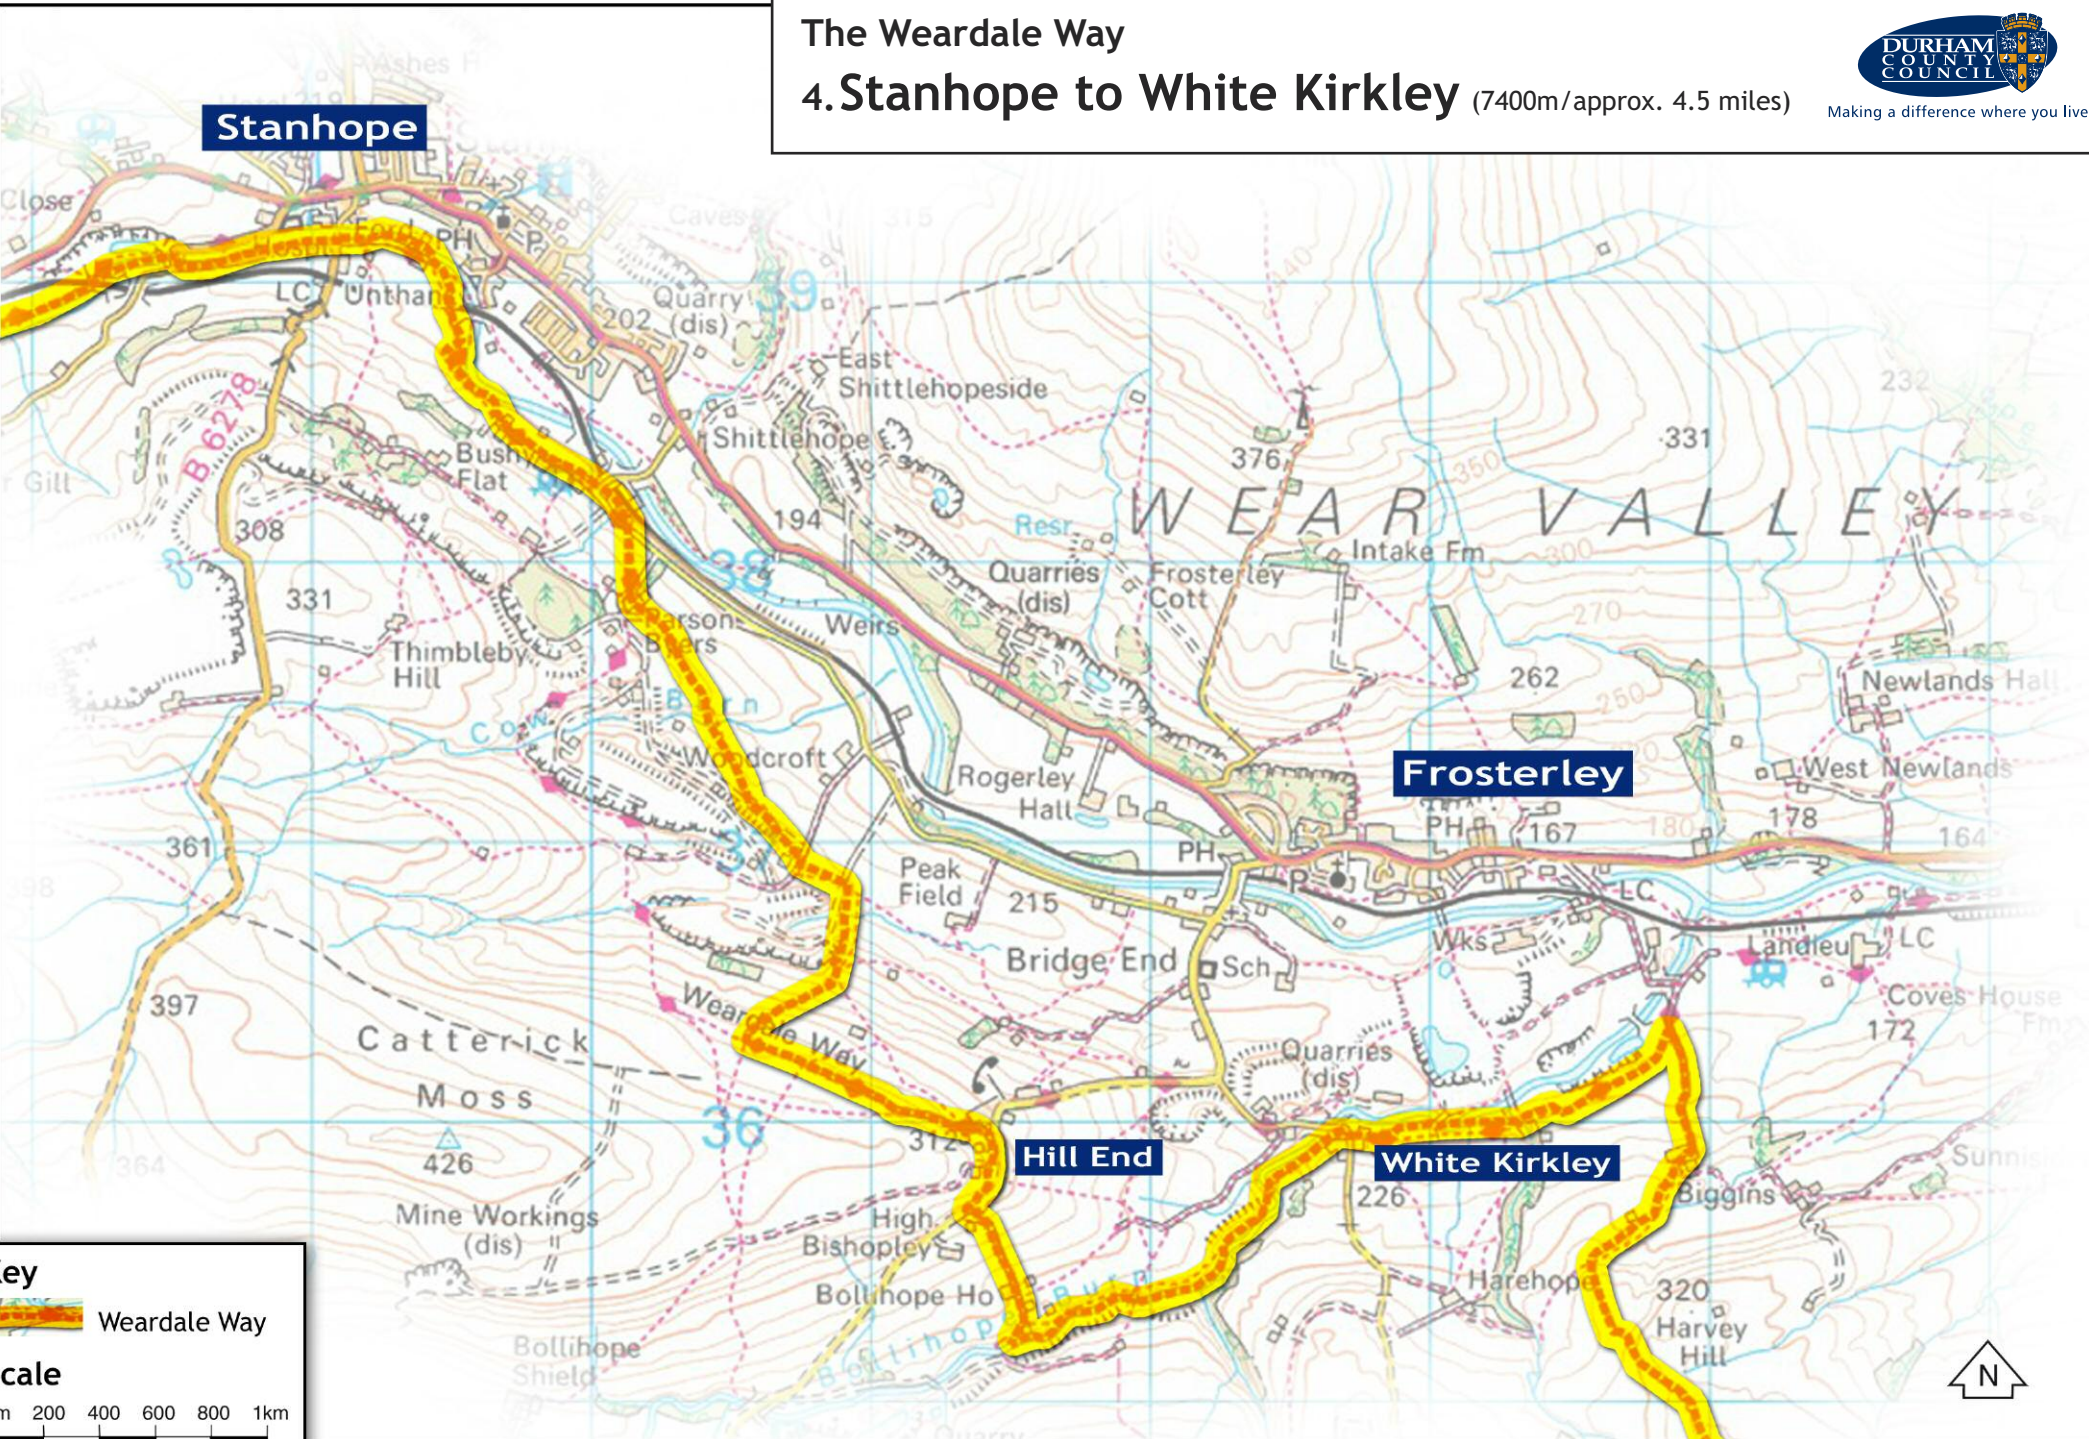

The Weardale Way

4. Stanhope to White Kirkley (7400m/approx. 4.5 miles)

Making a difference where you live

Key
 Weardale Way

Scale
0m 200 400 600 800 1km
1/2 mile