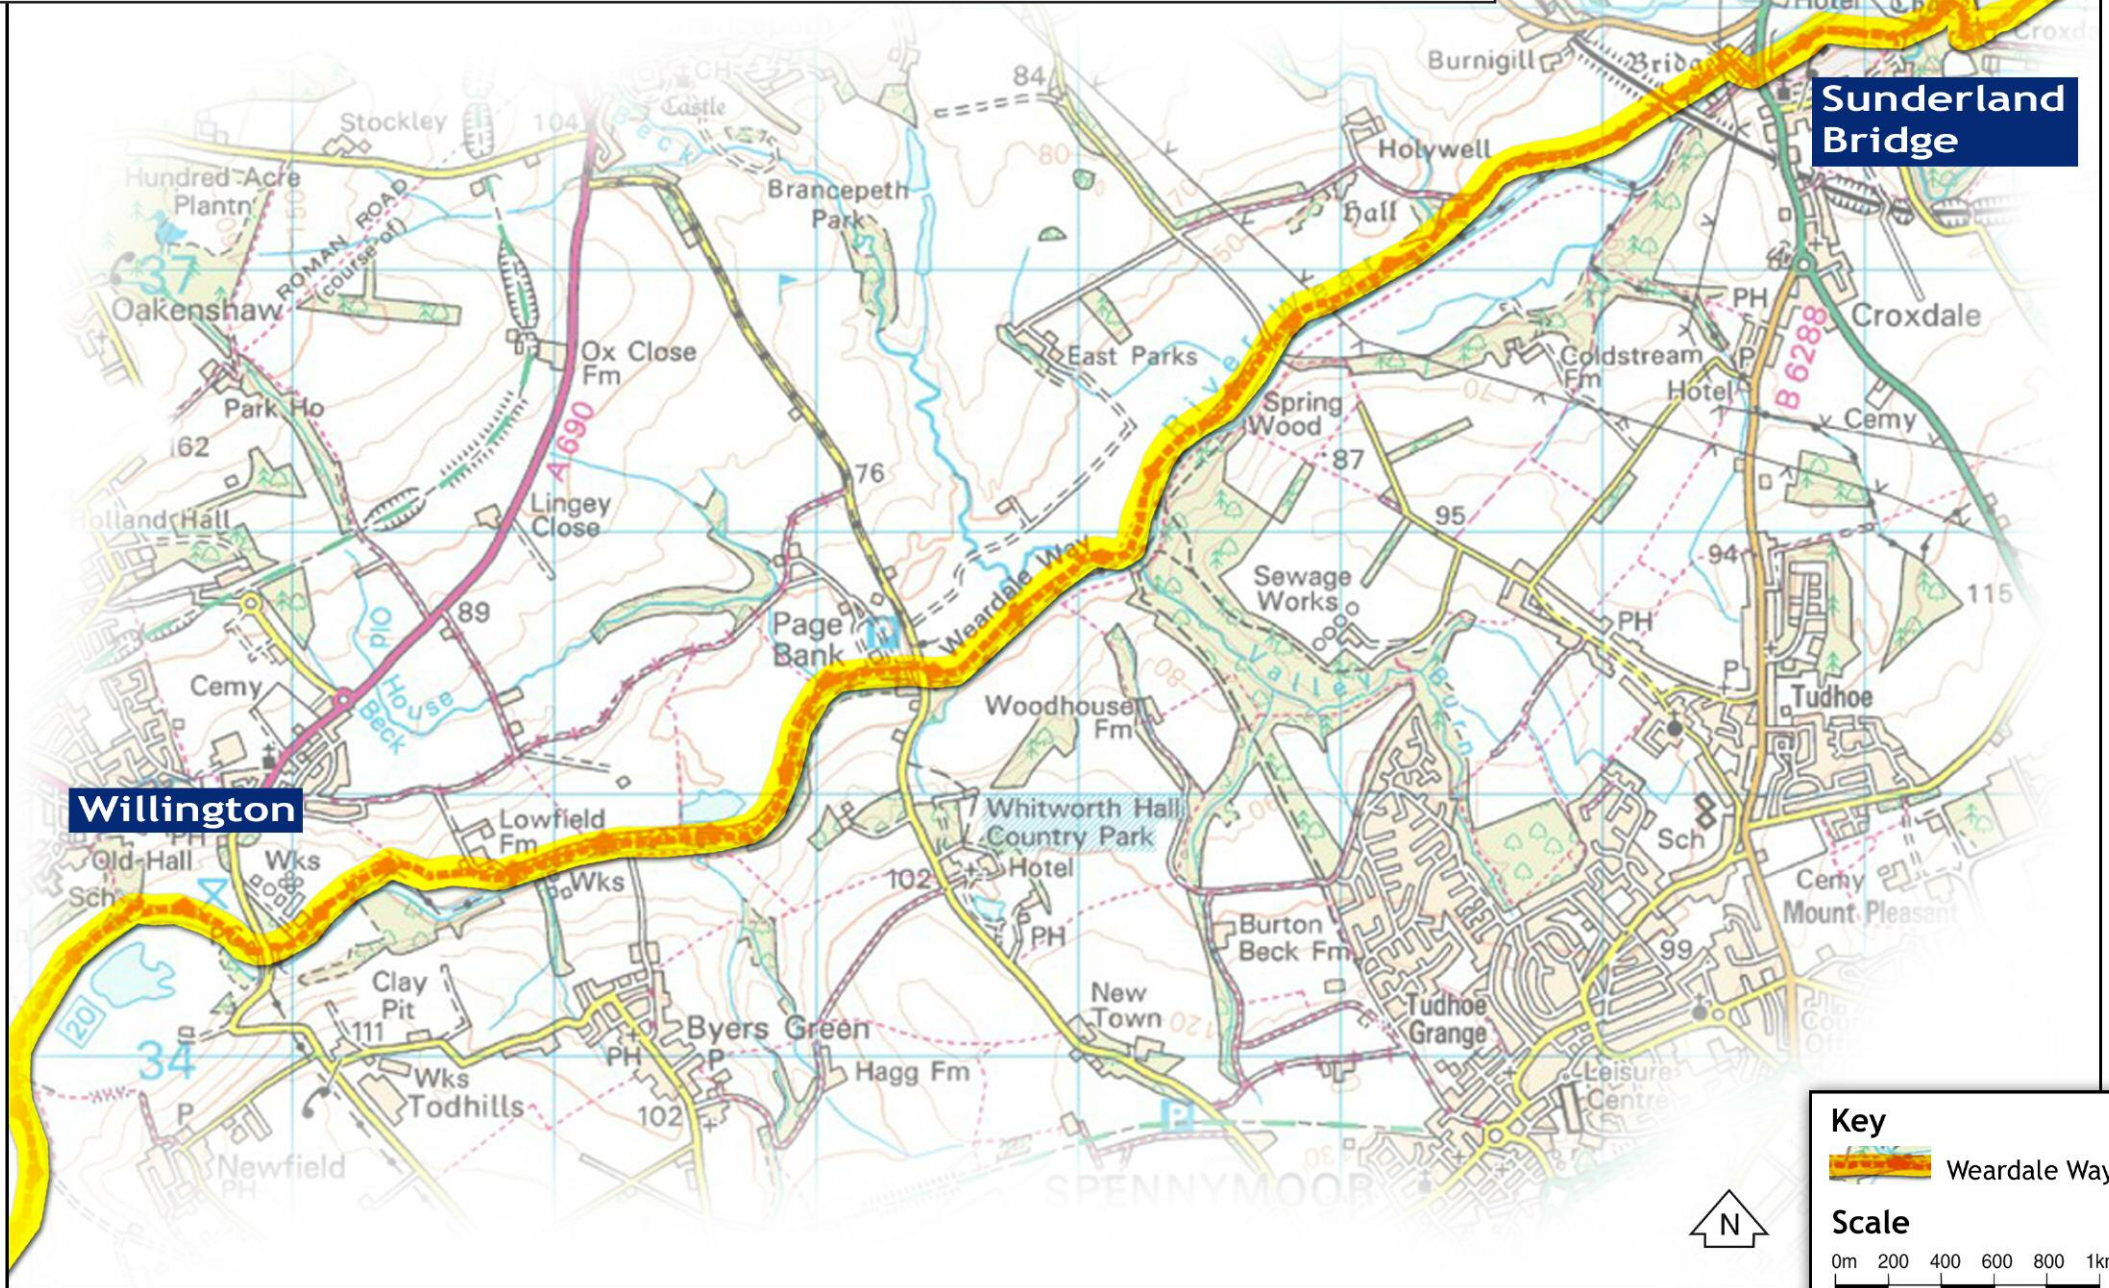

# The Weardale Way

## 10. Willington to Sunderland Bridge (7300m/approx. 4.5 miles)

**Sunderland Bridge**

**Willington**

**Key**

 Weardale Way

**Scale**

0m 200 400 600 800 1km

 1/2 mile