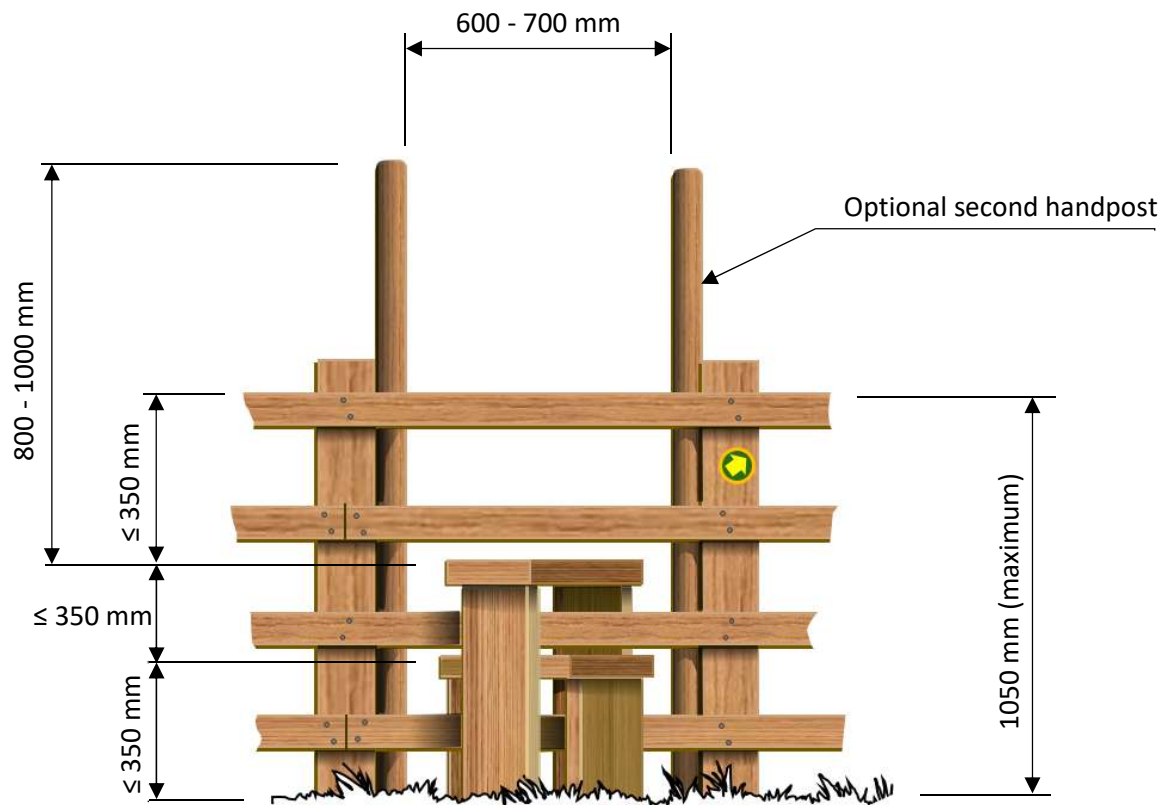

Standard wood stile

Specifications:

- Step tops should be 1100 mm long (1000 mm minimum) and 250 mm wide (200 mm minimum) and typically to be 50 mm thick (for wood)
- Typical stile leg dimensions: 150 mm x 75 mm x 1000 – 1500 mm