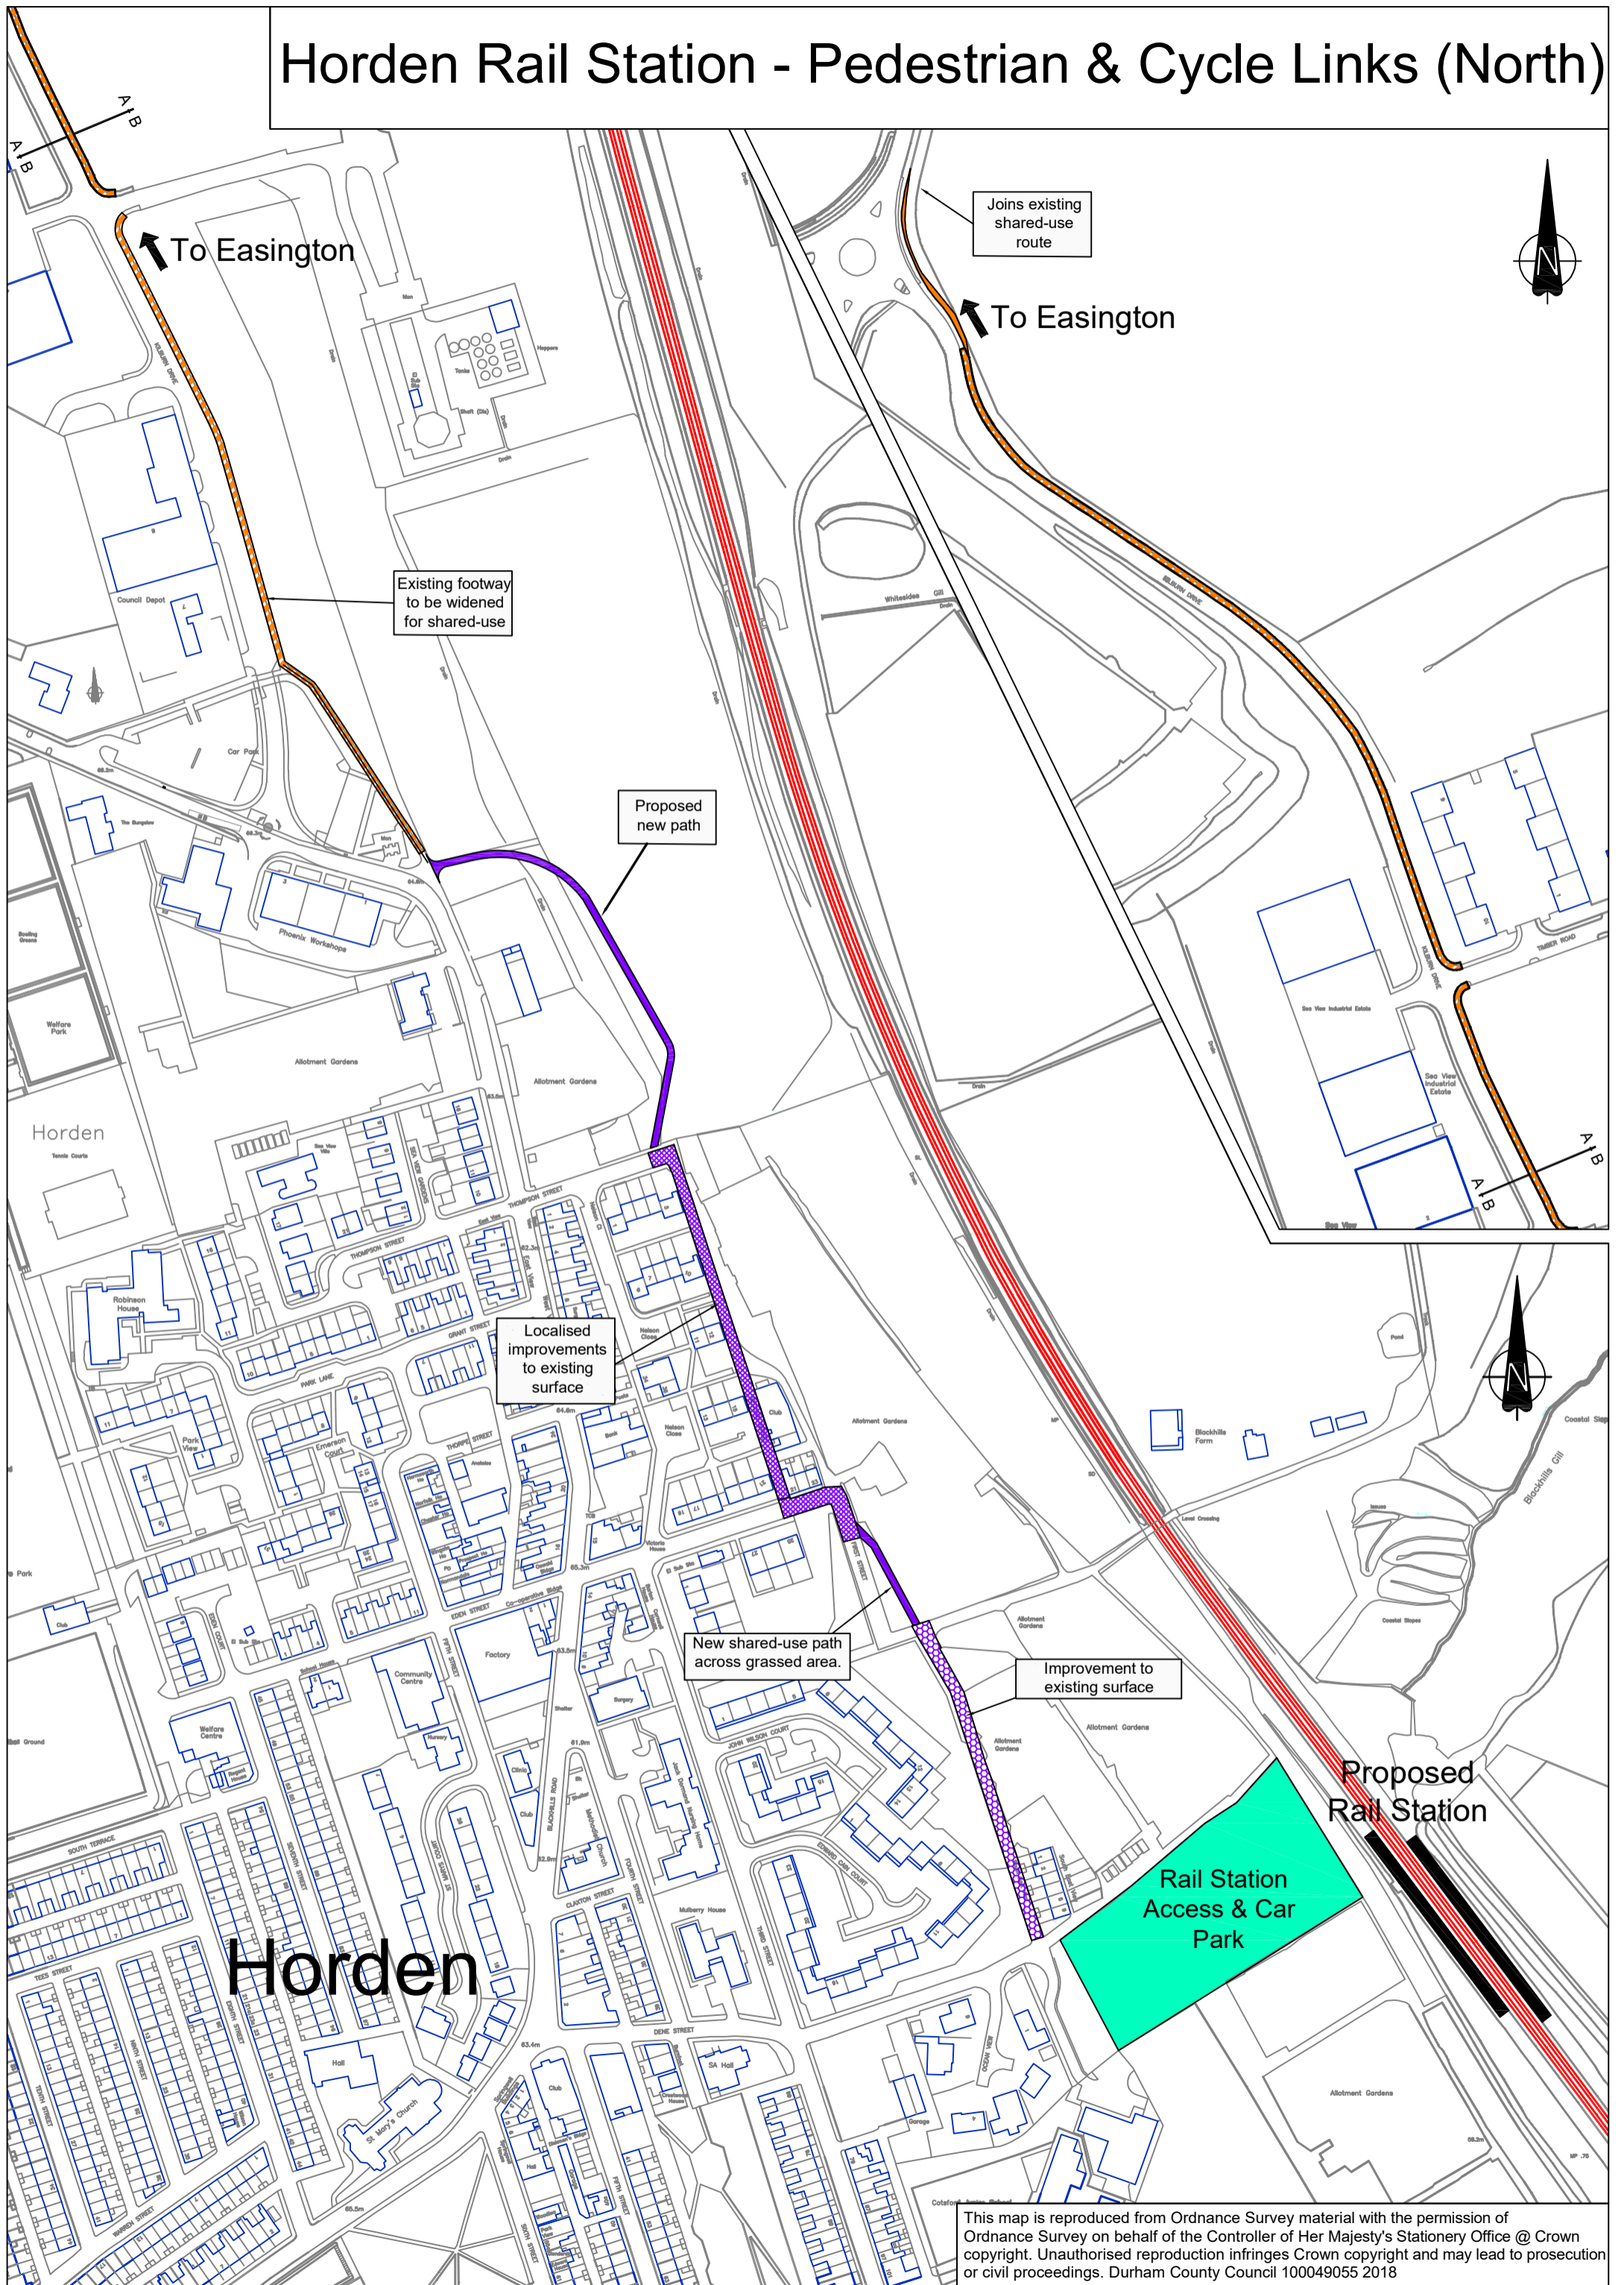

Horden Rail Station - Pedestrian & Cycle Links (North)

This map is reproduced from Ordnance Survey material with the permission of Ordnance Survey on behalf of the Controller of Her Majesty's Stationery Office @ Crown copyright. Unauthorised reproduction infringes Crown copyright and may lead to prosecution or civil proceedings. Durham County Council 100049055 2018