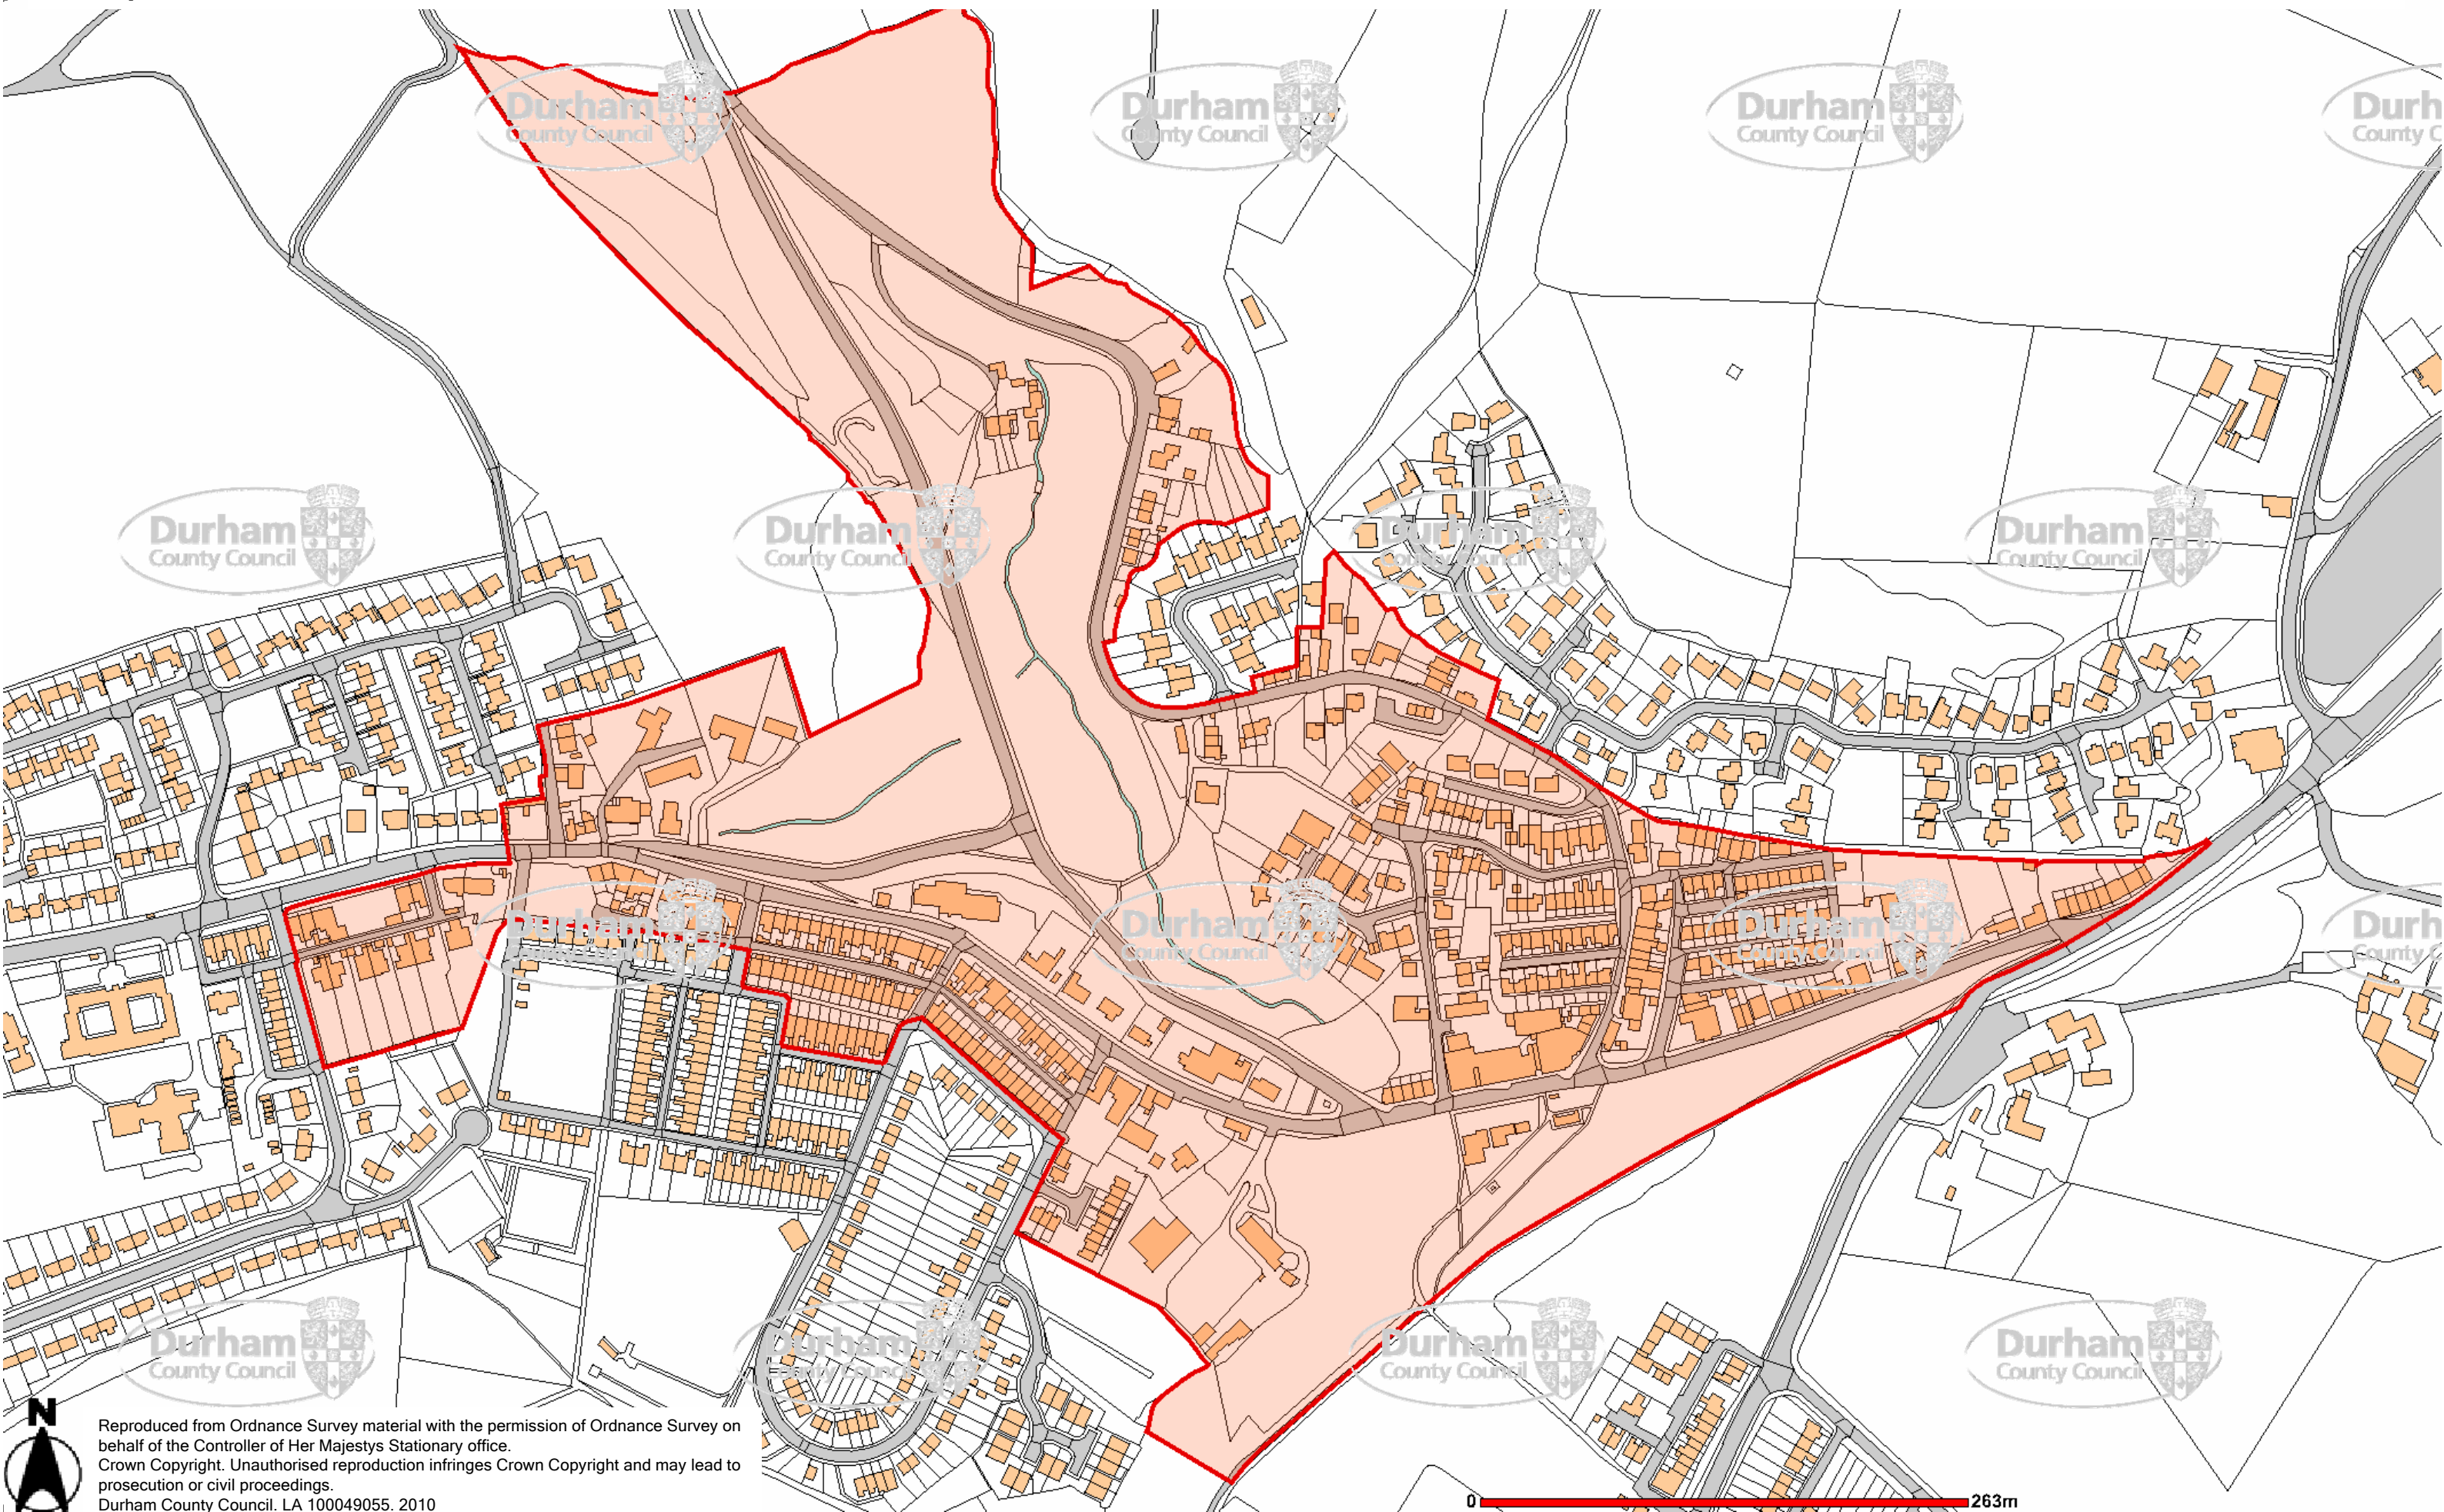

NOTICE The reproduction of the Conservation Area map from the definitive version may have resulted in some loss of accuracy to the PDF version. New development could have taken place or field boundaries changed. For these reasons the PDF version should only be used as a guide. Durham County Council cannot accept any responsibility for any loss, damage or inconvenience caused as a result of any inaccuracy or error in the PDF format. If in any doubt please contact the Design and Historic Environment Team Tel 01913834196 Email design.conservation@durham.gov.uk.

Burnopfield Conservation Area

Reproduced from Ordnance Survey material with the permission of Ordnance Survey on behalf of the Controller of Her Majesty's Stationary office.
Crown Copyright. Unauthorised reproduction infringes Crown Copyright and may lead to prosecution or civil proceedings.
Durham County Council. LA 100049055. 2010