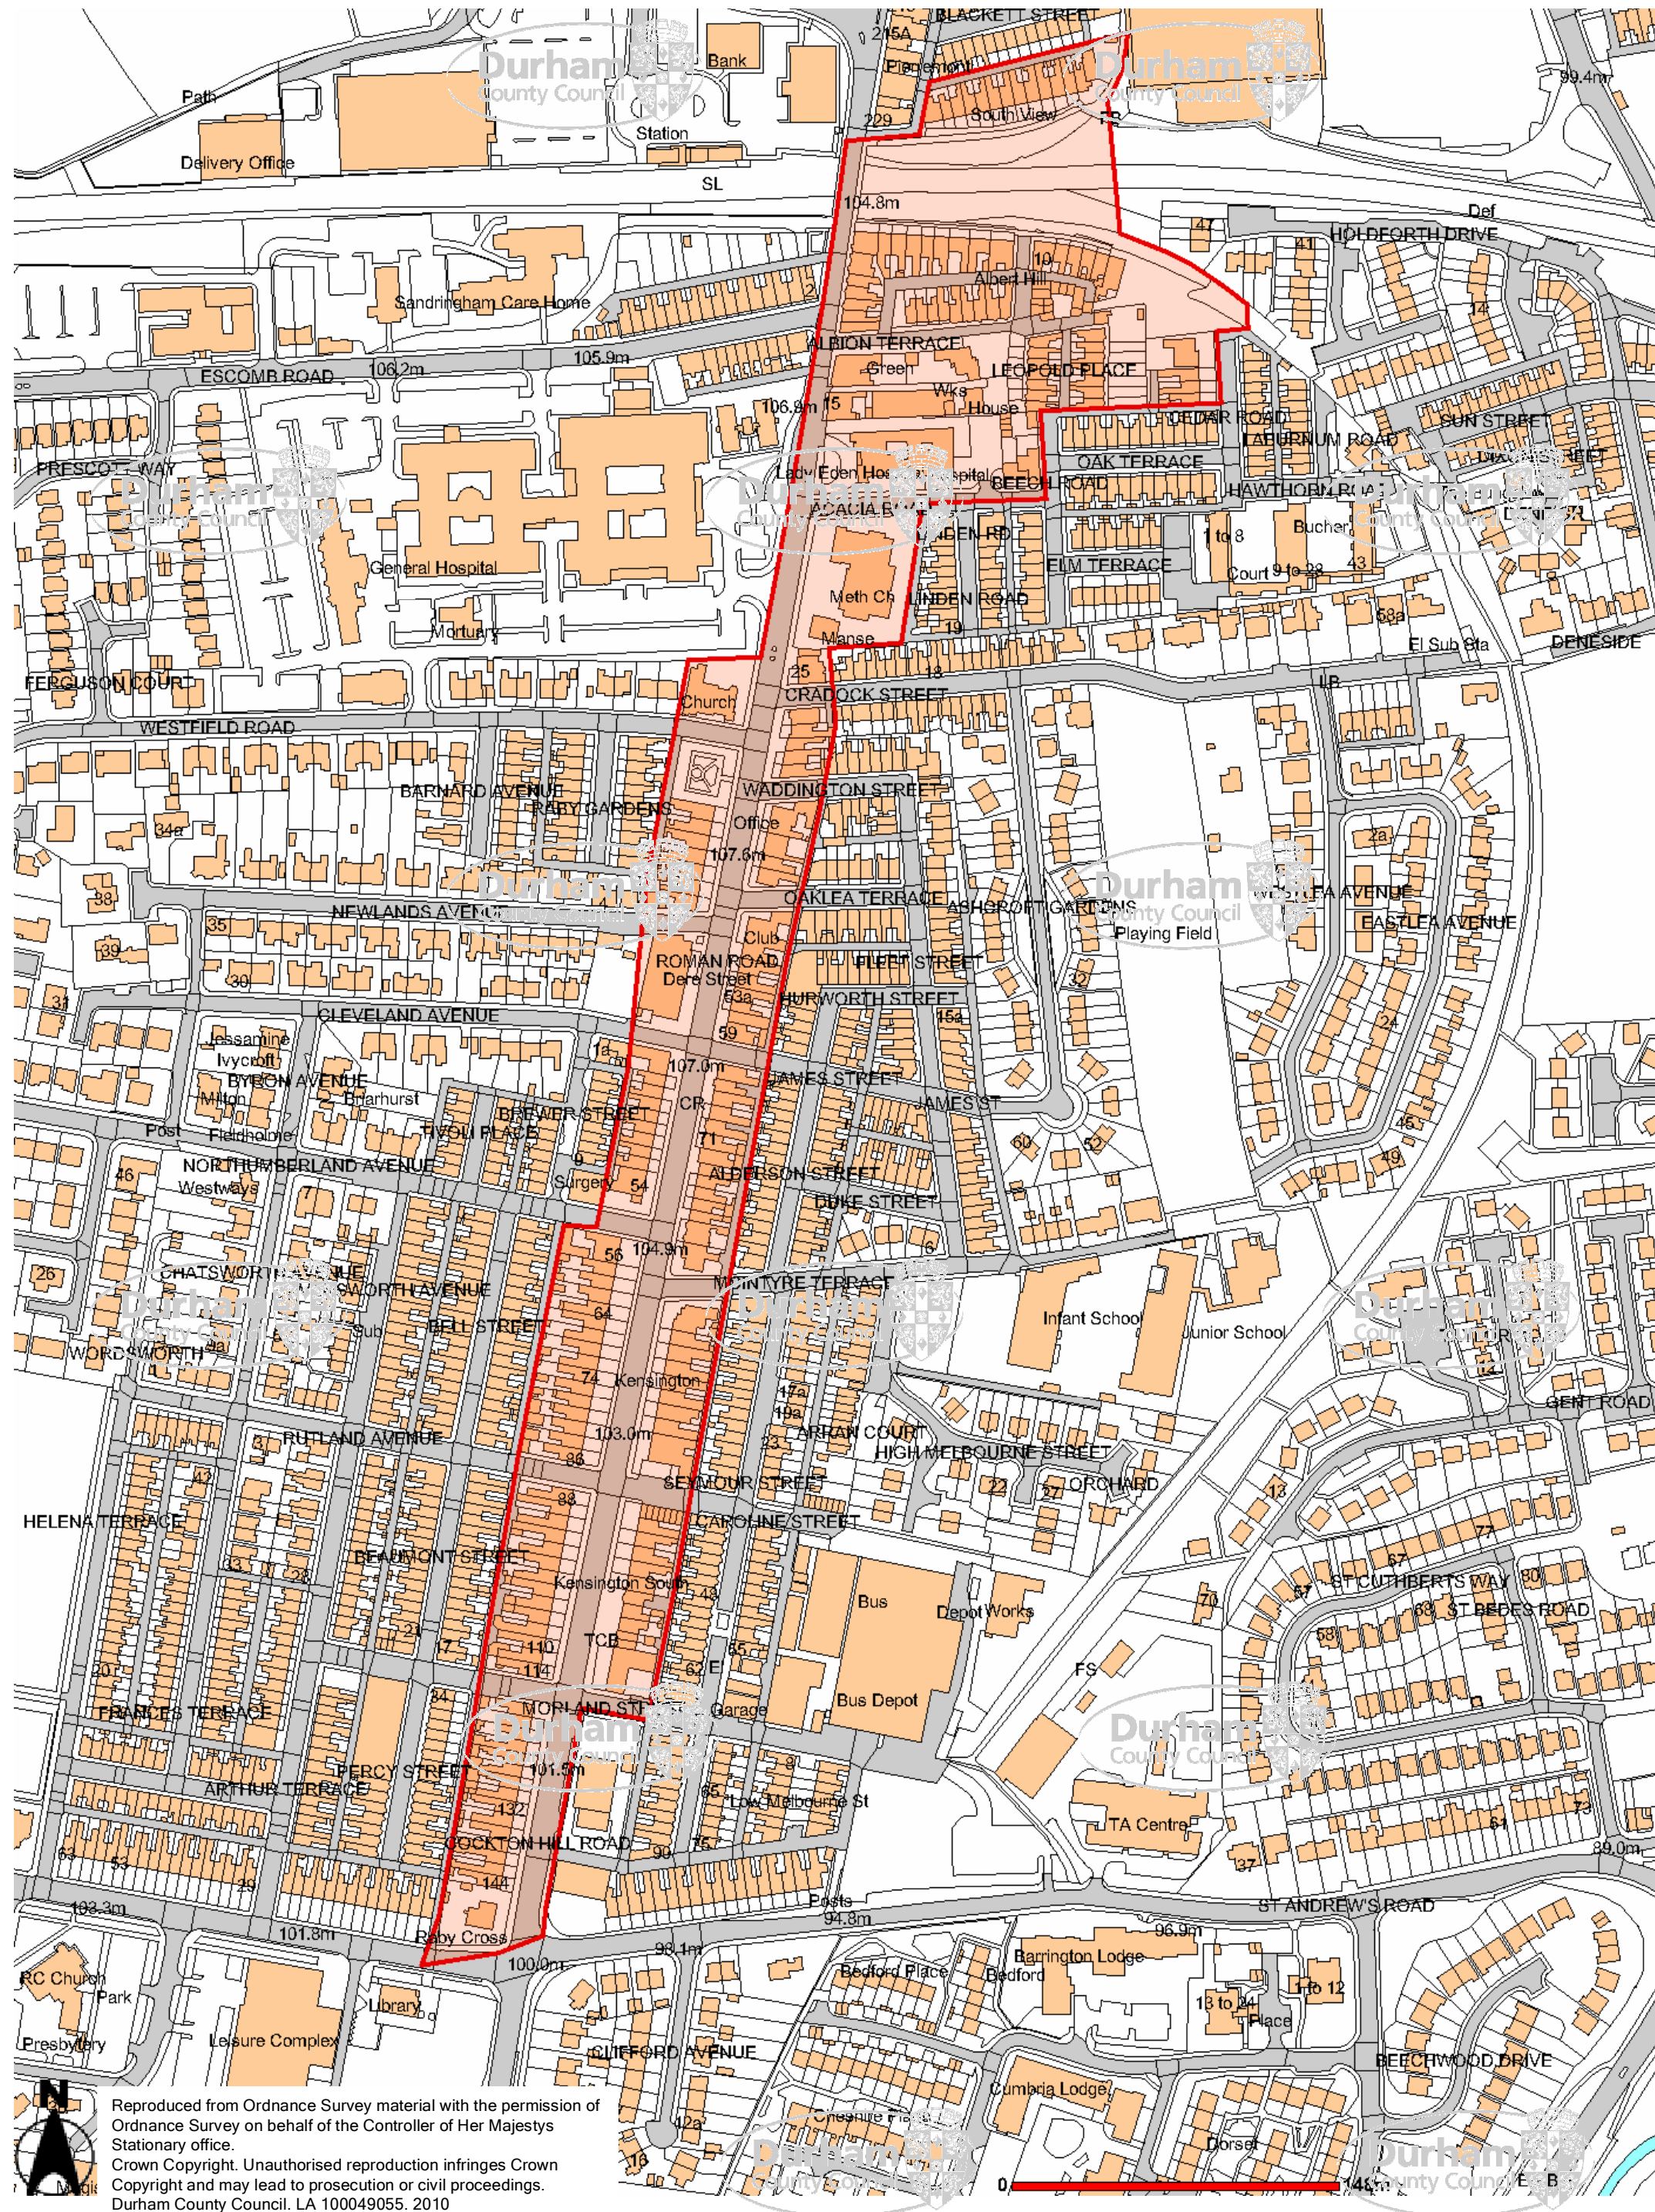

NOTICE The reproduction of the Conservation Area map from the definitive version may have resulted in some loss of accuracy to the PDF version. New development could have taken place or field boundaries changed. For these reasons the PDF version should only be used as a guide. Durham County Council cannot accept any responsibility for any loss, damage or inconvenience caused as a result of any inaccuracy or error in the PDF format. If in any doubt please contact the Design and Historic Environment Team Tel 01913834196 Email design.conservation@durham.gov.uk.

Cockton Hill Conservation Area

Reproduced from Ordnance Survey material with the permission of Ordnance Survey on behalf of the Controller of Her Majesty's Stationary office.
 Crown Copyright. Unauthorised reproduction infringes Crown Copyright and may lead to prosecution or civil proceedings.
 Durham County Council. LA 100049055. 2010