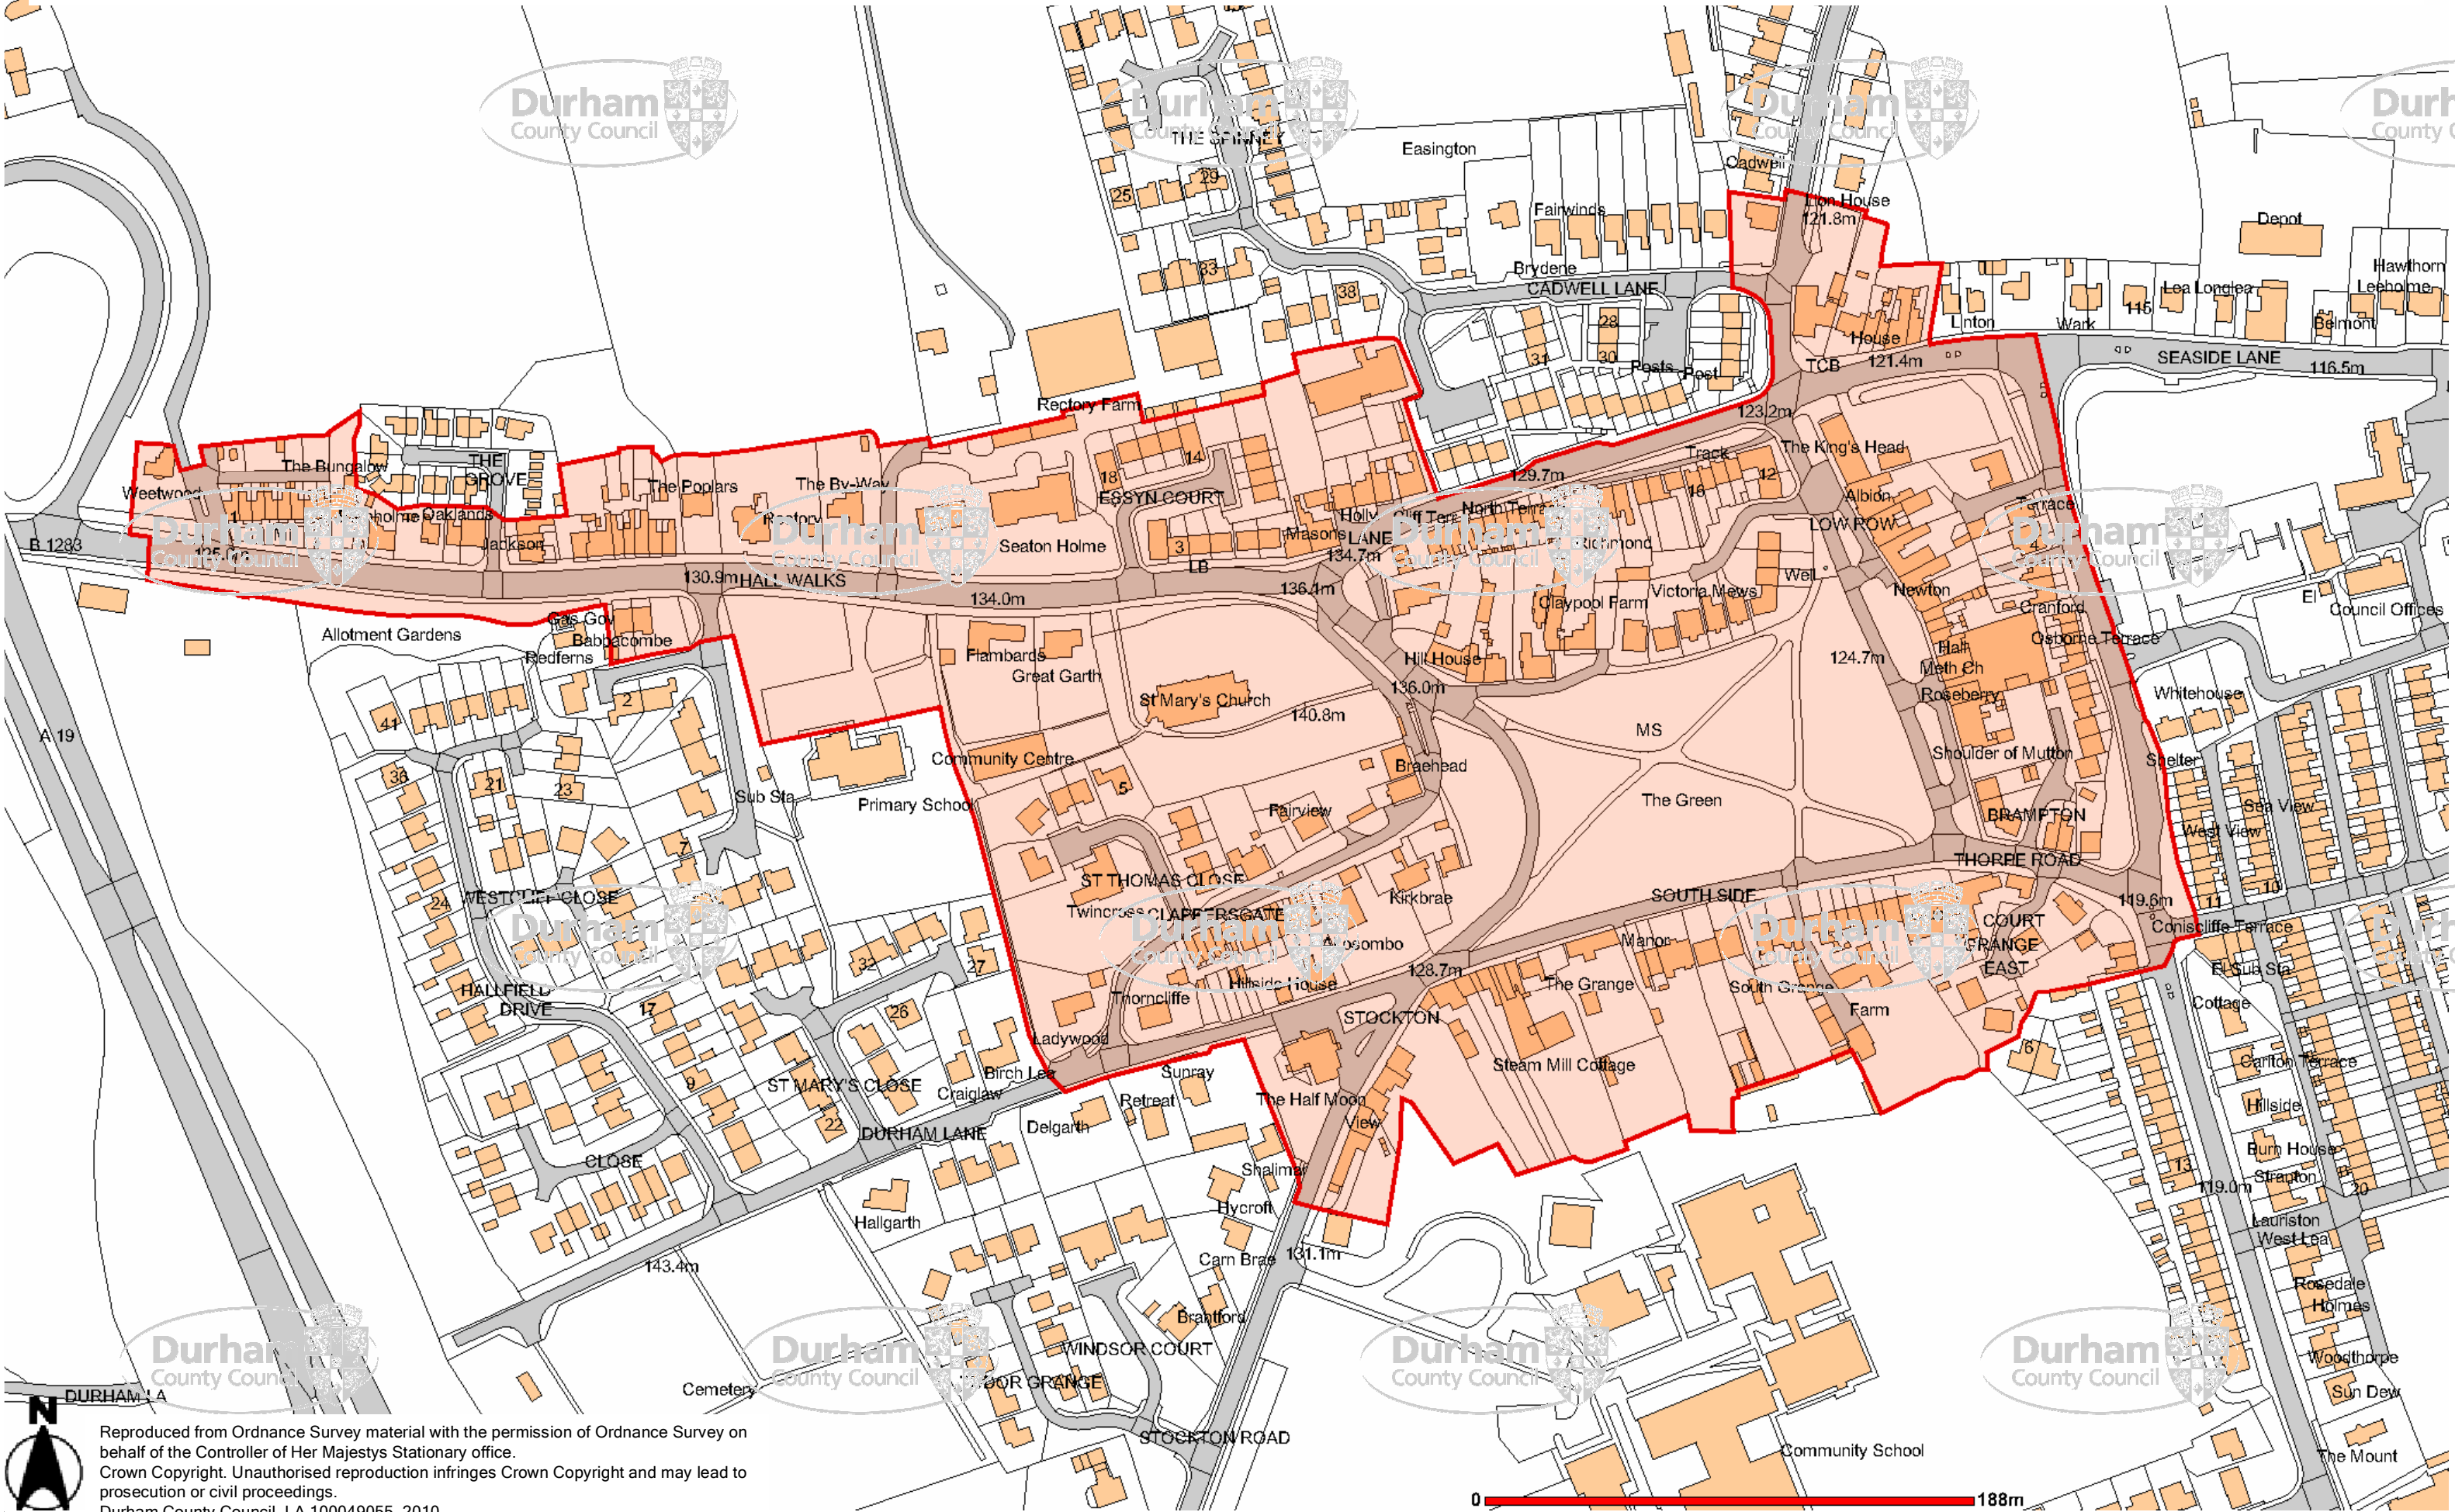

**NOTICE** The reproduction of the Conservation Area map from the definitive version may have resulted in some loss of accuracy to the PDF version. New development could have taken place or field boundaries changed. For these reasons the PDF version should only be used as a guide. Durham County Council cannot accept any responsibility for any loss, damage or inconvenience caused as a result of any inaccuracy or error in the PDF format. If in any doubt please contact the Design and Historic Environment Team Tel 01913834196 Email design.conservation@durham.gov.uk.

### Easington Village Conservation Area

Reproduced from Ordnance Survey material with the permission of Ordnance Survey on behalf of the Controller of Her Majesty's Stationary Office. Crown Copyright. Unauthorised reproduction infringes Crown Copyright and may lead to prosecution or civil proceedings. Durham County Council. LA 100049055. 2010