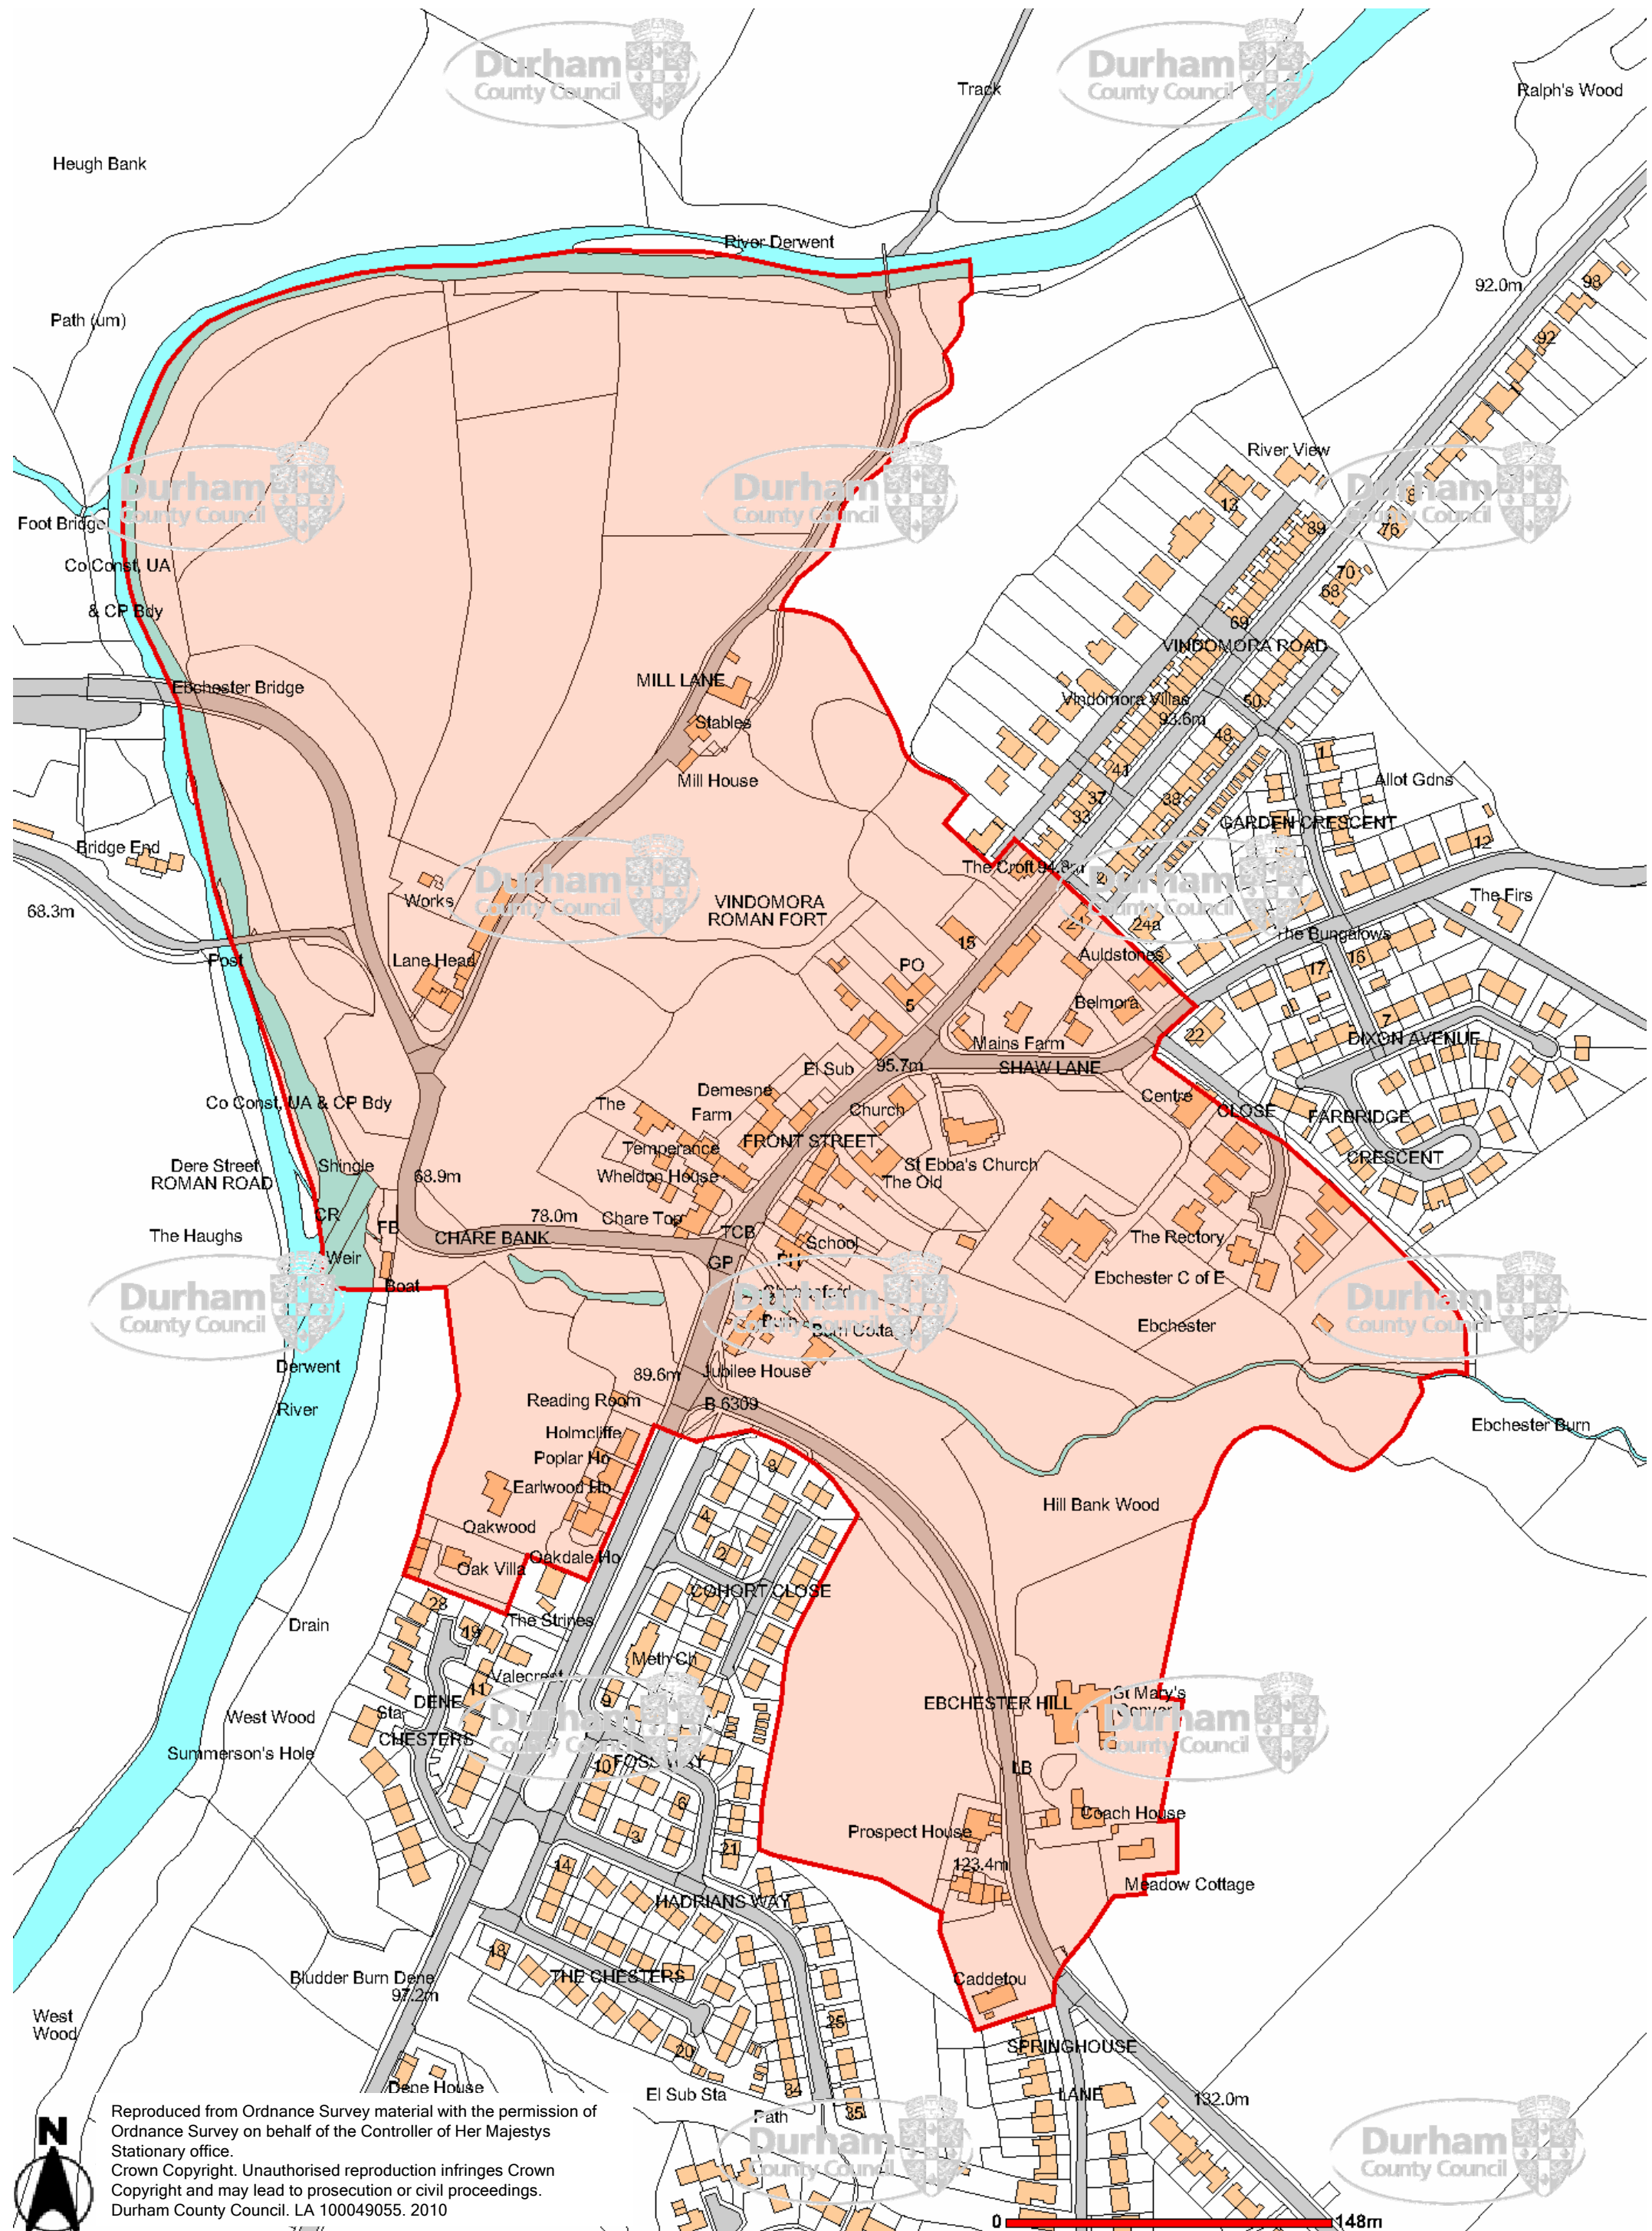

NOTICE The reproduction of the Conservation Area map from the definitive version may have resulted in some loss of accuracy to the PDF version. New development could have taken place or field boundaries changed. For these reasons the PDF version should only be used as a guide. Durham County Council cannot accept any responsibility for any loss, damage or inconvenience caused as a result of any inaccuracy or error in the PDF format. If in any doubt please contact the Design and Historic Environment Team Tel 01913834196 Email design.conservation@durham.gov.uk.

Ebchester Conservation Area

Reproduced from Ordnance Survey material with the permission of Ordnance Survey on behalf of the Controller of Her Majesty's Stationary office. Crown Copyright. Unauthorised reproduction infringes Crown Copyright and may lead to prosecution or civil proceedings. Durham County Council. LA 100049055. 2010