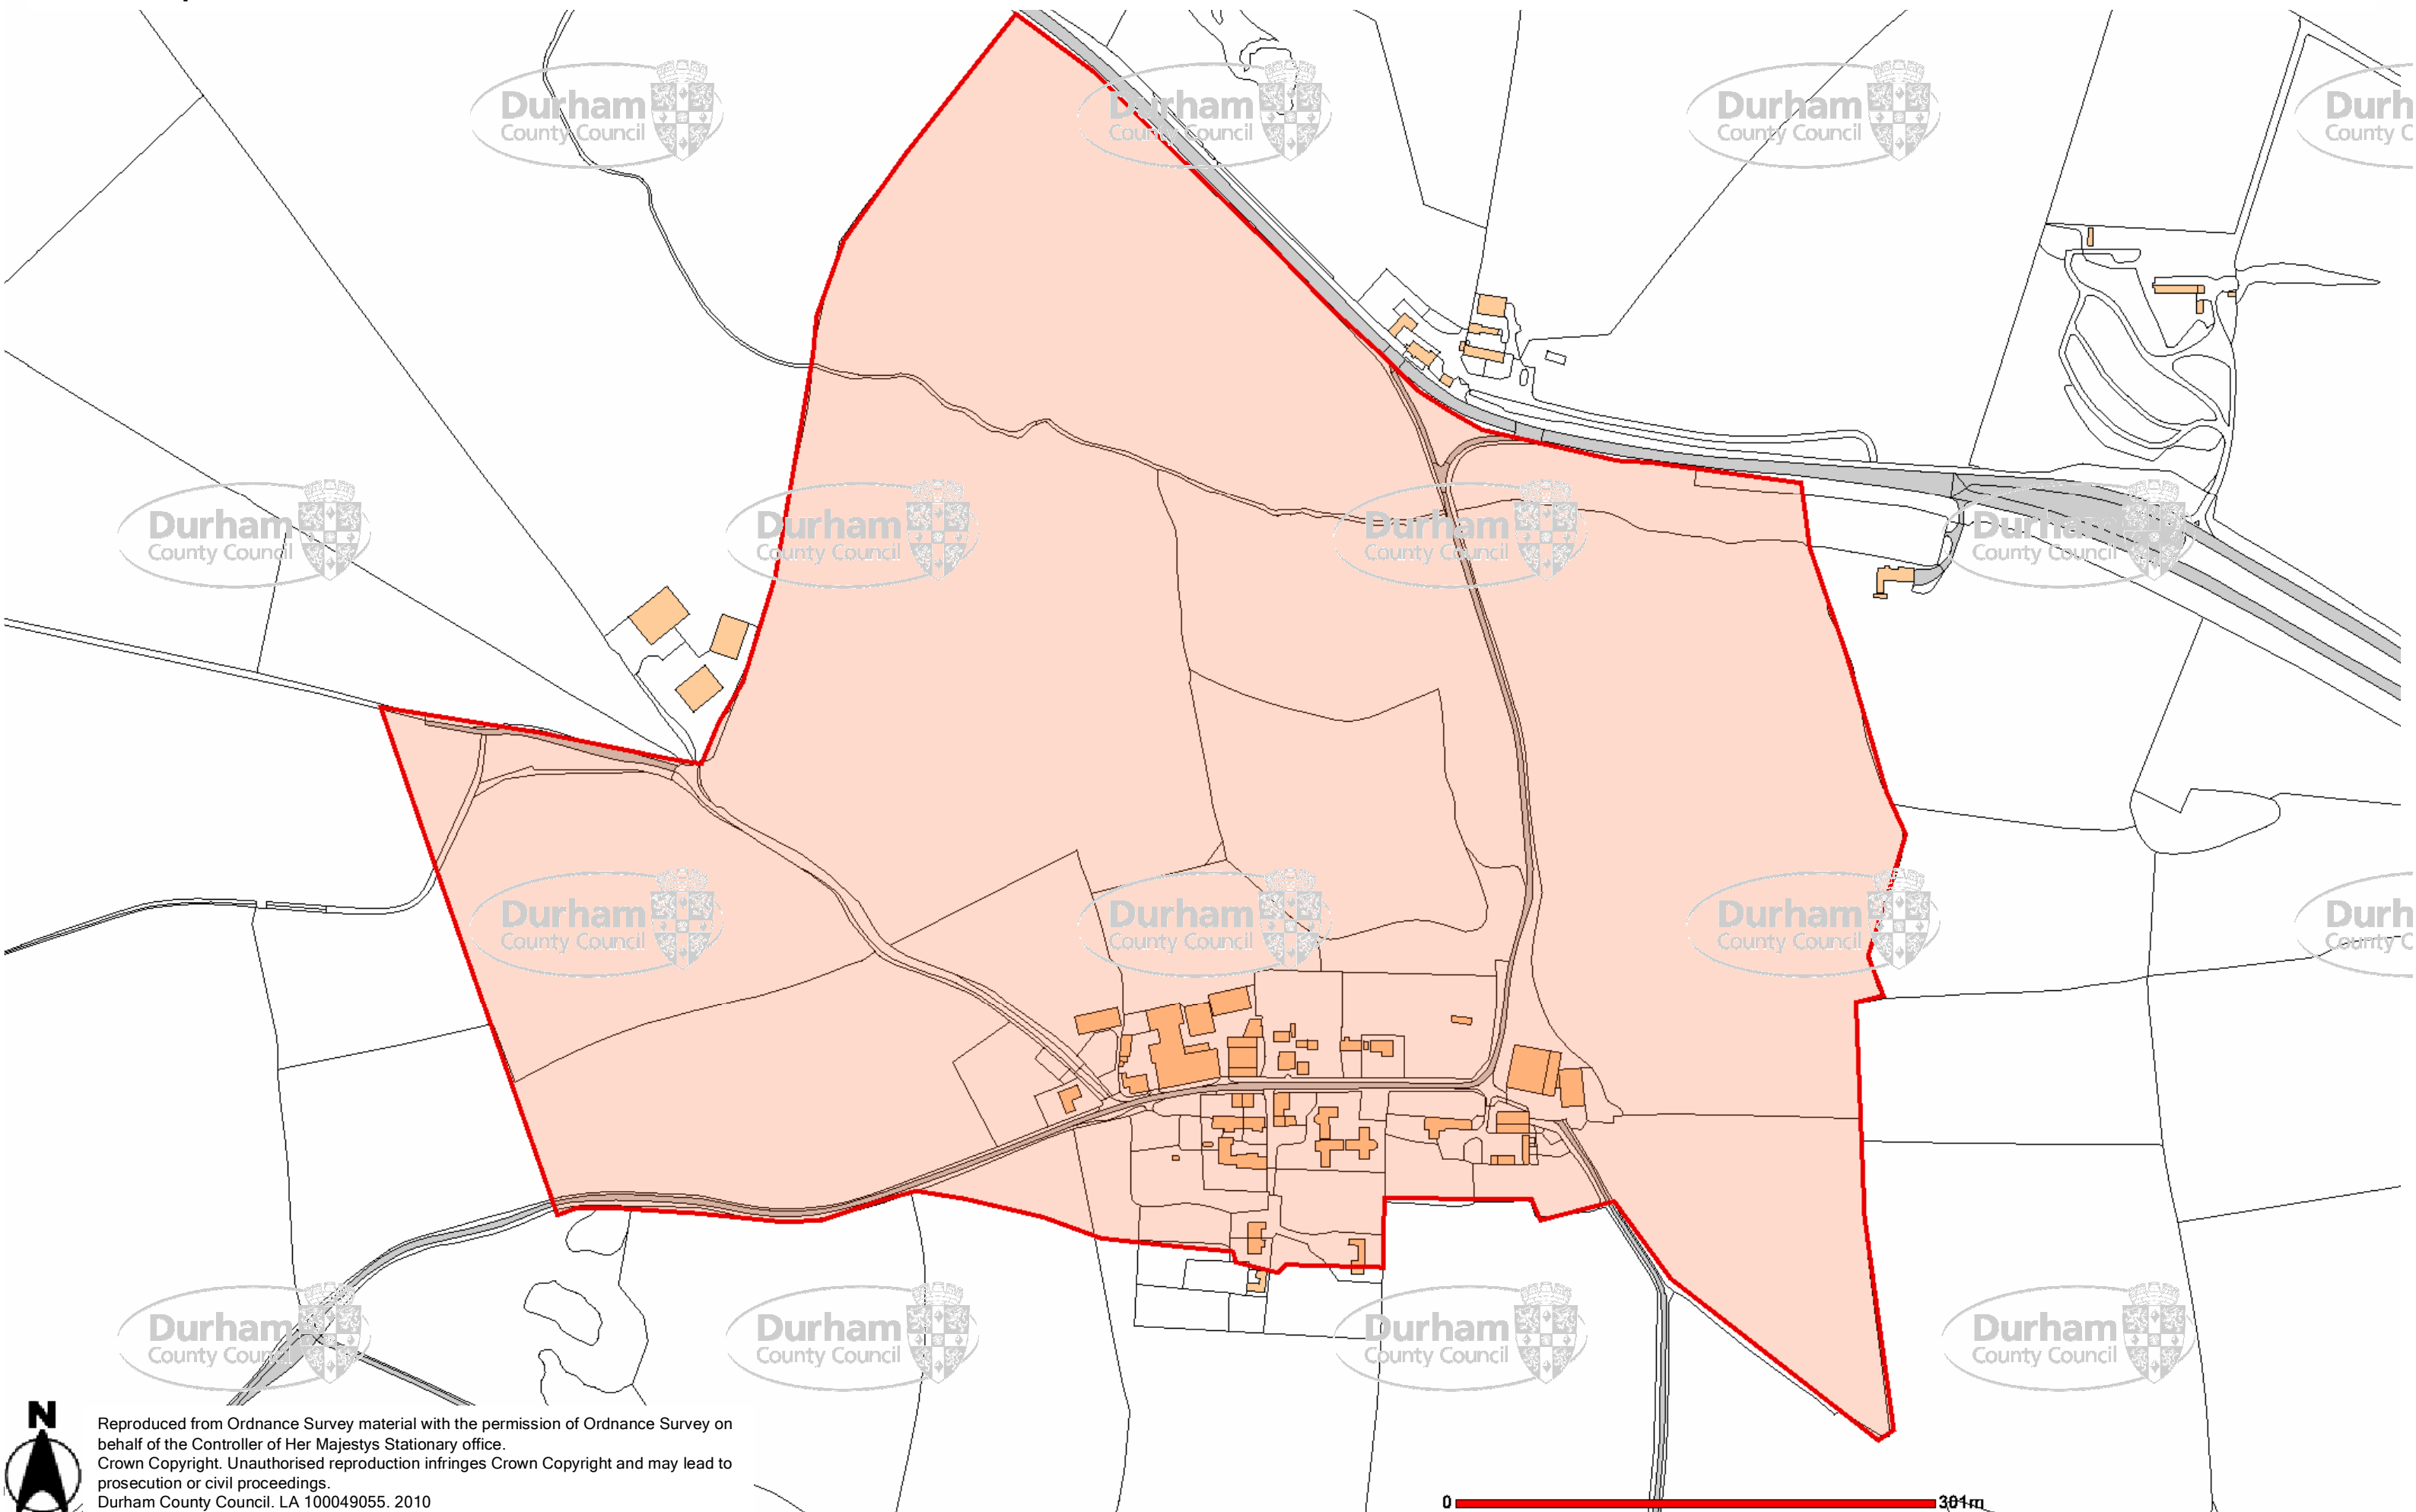

NOTICE The reproduction of the Conservation Area map from the definitive version may have resulted in some loss of accuracy to the PDF version. New development could have taken place or field boundaries changed. For these reasons the PDF version should only be used as a guide. Durham County Council cannot accept any responsibility for any loss, damage or inconvenience caused as a result of any inaccuracy or error in the PDF format. If in any doubt please contact the Design and Historic Environment Team Tel 01913834196 Email design.conservation@durham.gov.uk.

Old Cassop Conservation Area

Reproduced from Ordnance Survey material with the permission of Ordnance Survey on behalf of the Controller of Her Majesty's Stationary office.
Crown Copyright. Unauthorised reproduction infringes Crown Copyright and may lead to prosecution or civil proceedings.
Durham County Council. LA 100049055. 2010