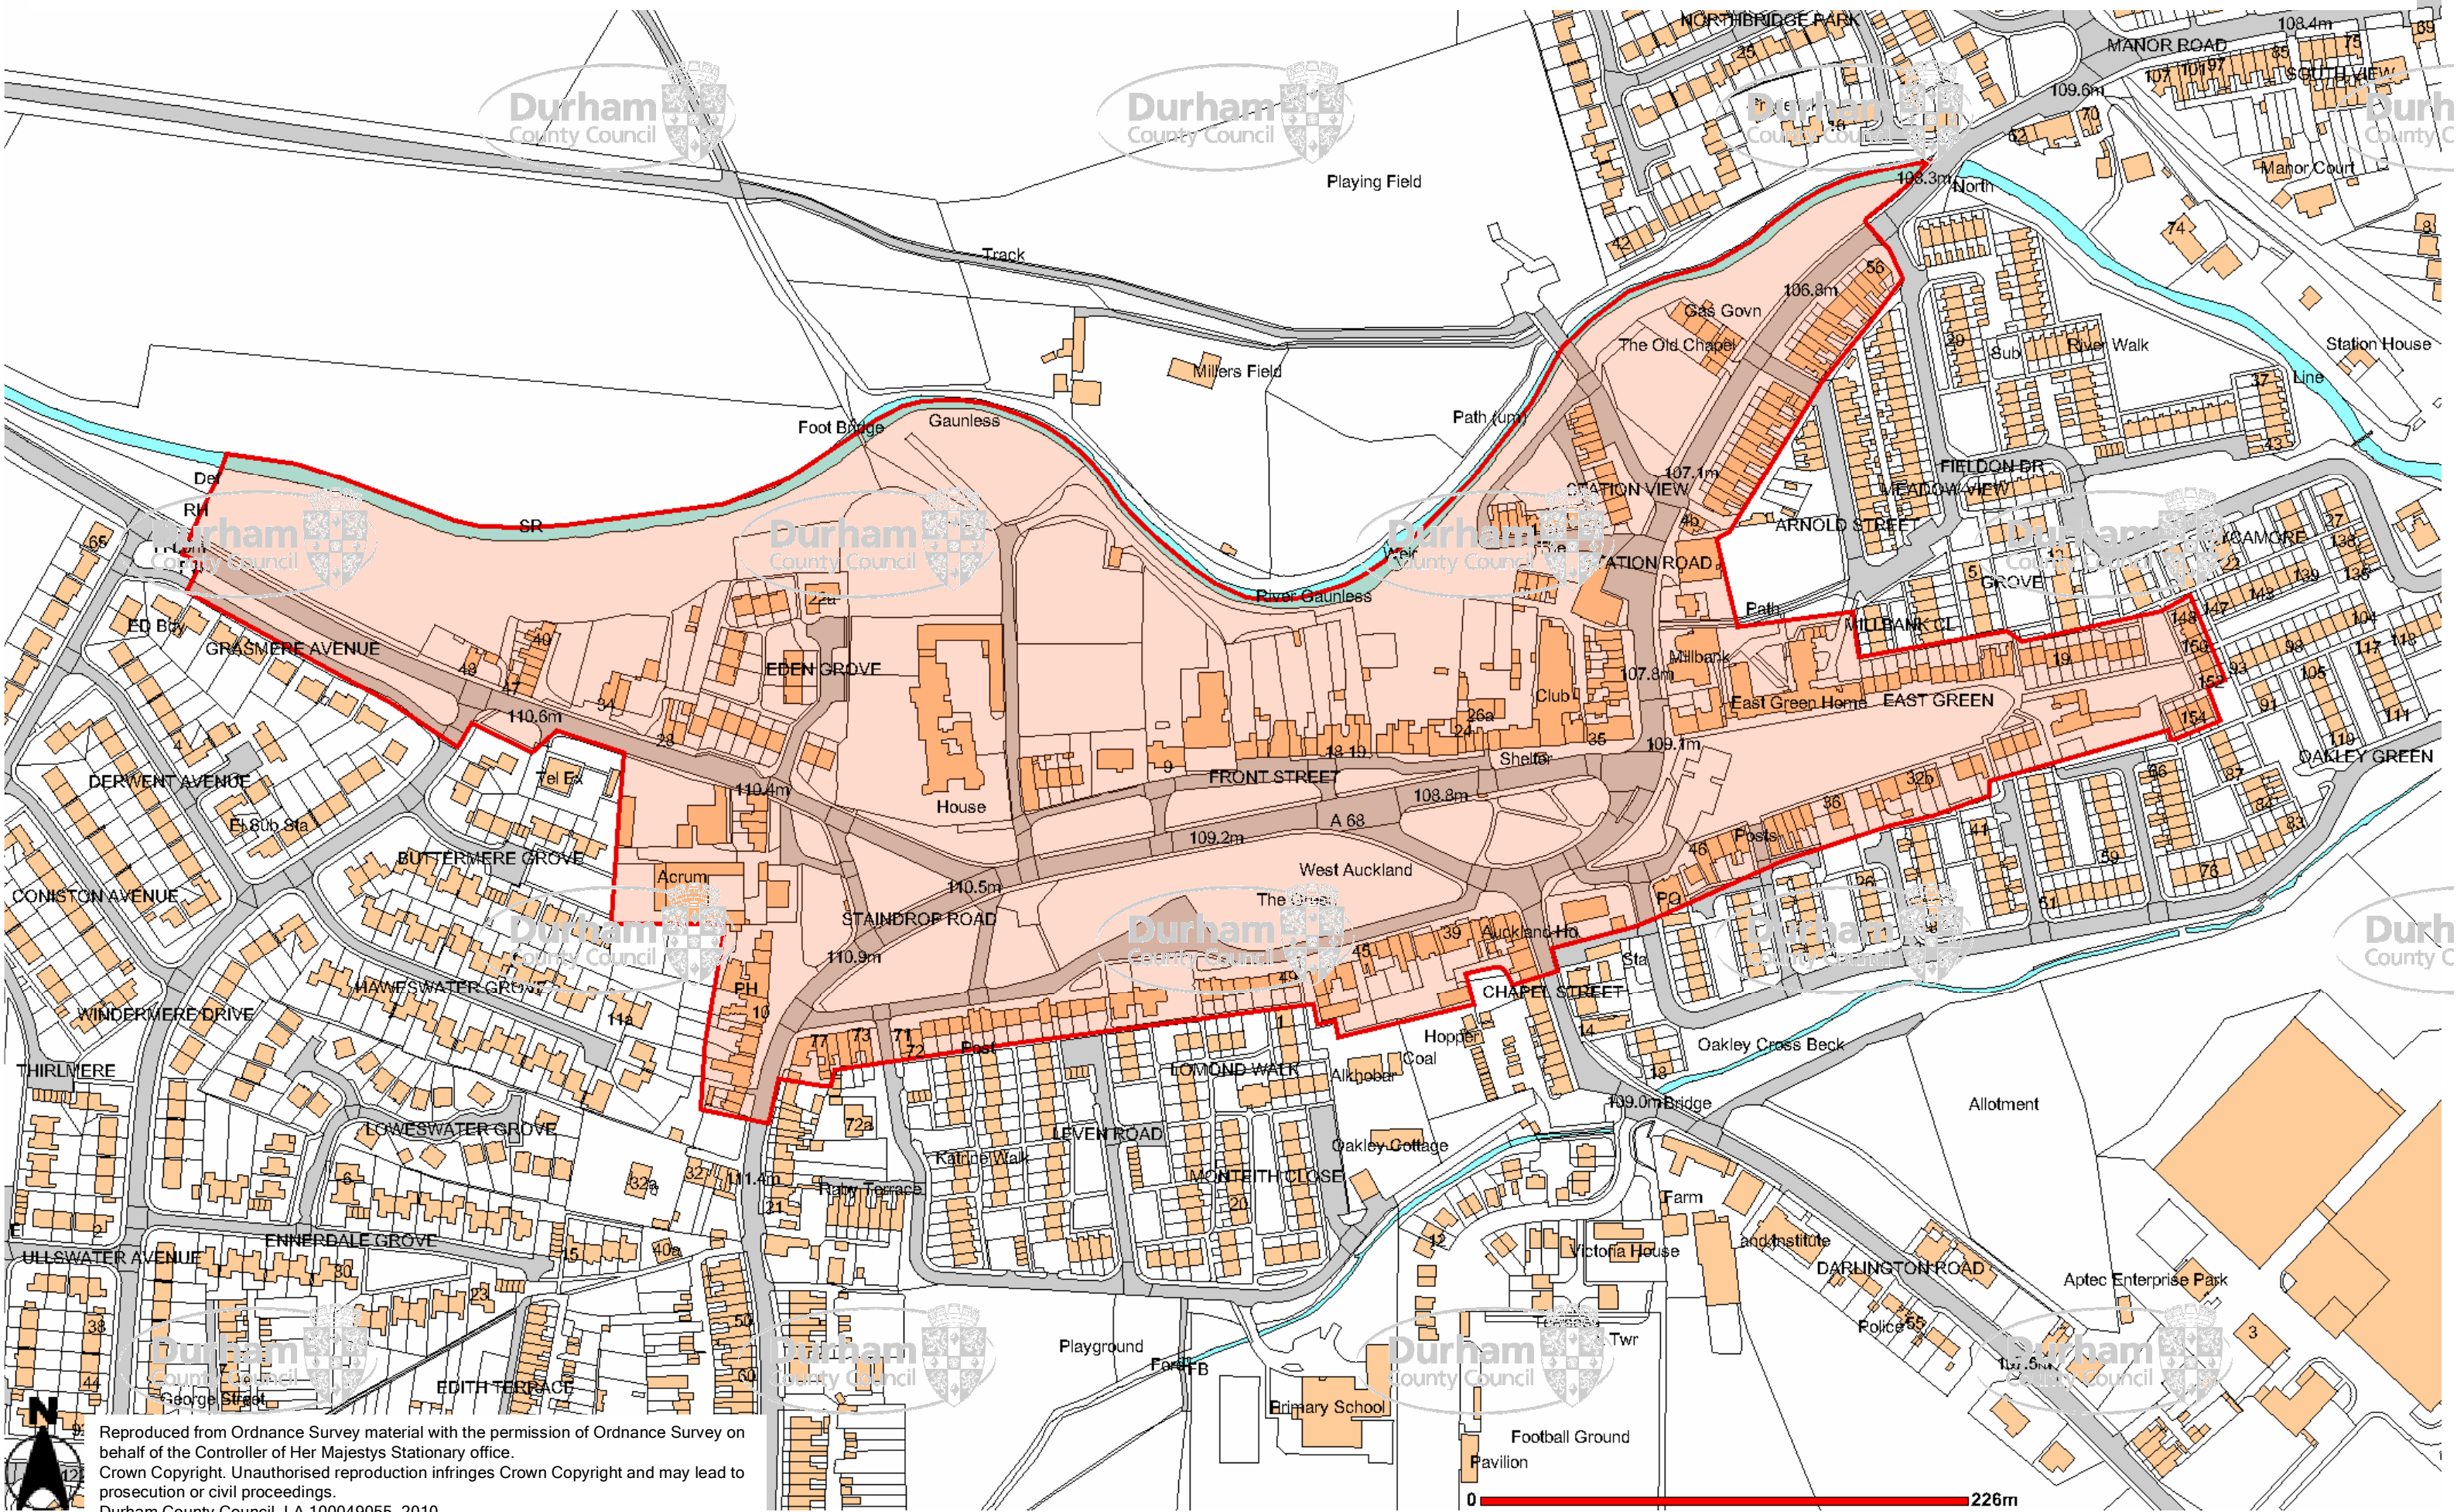

NOTICE The reproduction of the Conservation Area map from the definitive version may have resulted in some loss of accuracy to the PDF version. New development could have taken place or field boundaries changed. For these reasons the PDF version should only be used as a guide. Durham County Council cannot accept any responsibility for any loss, damage or inconvenience caused as a result of any inaccuracy or error in the PDF format. If in any doubt please contact the Design and Historic Environment Team Tel 01913834196 Email design.conservation@durham.gov.uk.

West Auckland Conservation Area

Reproduced from Ordnance Survey material with the permission of Ordnance Survey on behalf of the Controller of Her Majestys Stationary office. Crown Copyright. Unauthorised reproduction infringes Crown Copyright and may lead to prosecution or civil proceedings. Durham County Council. LA 100049055. 2010