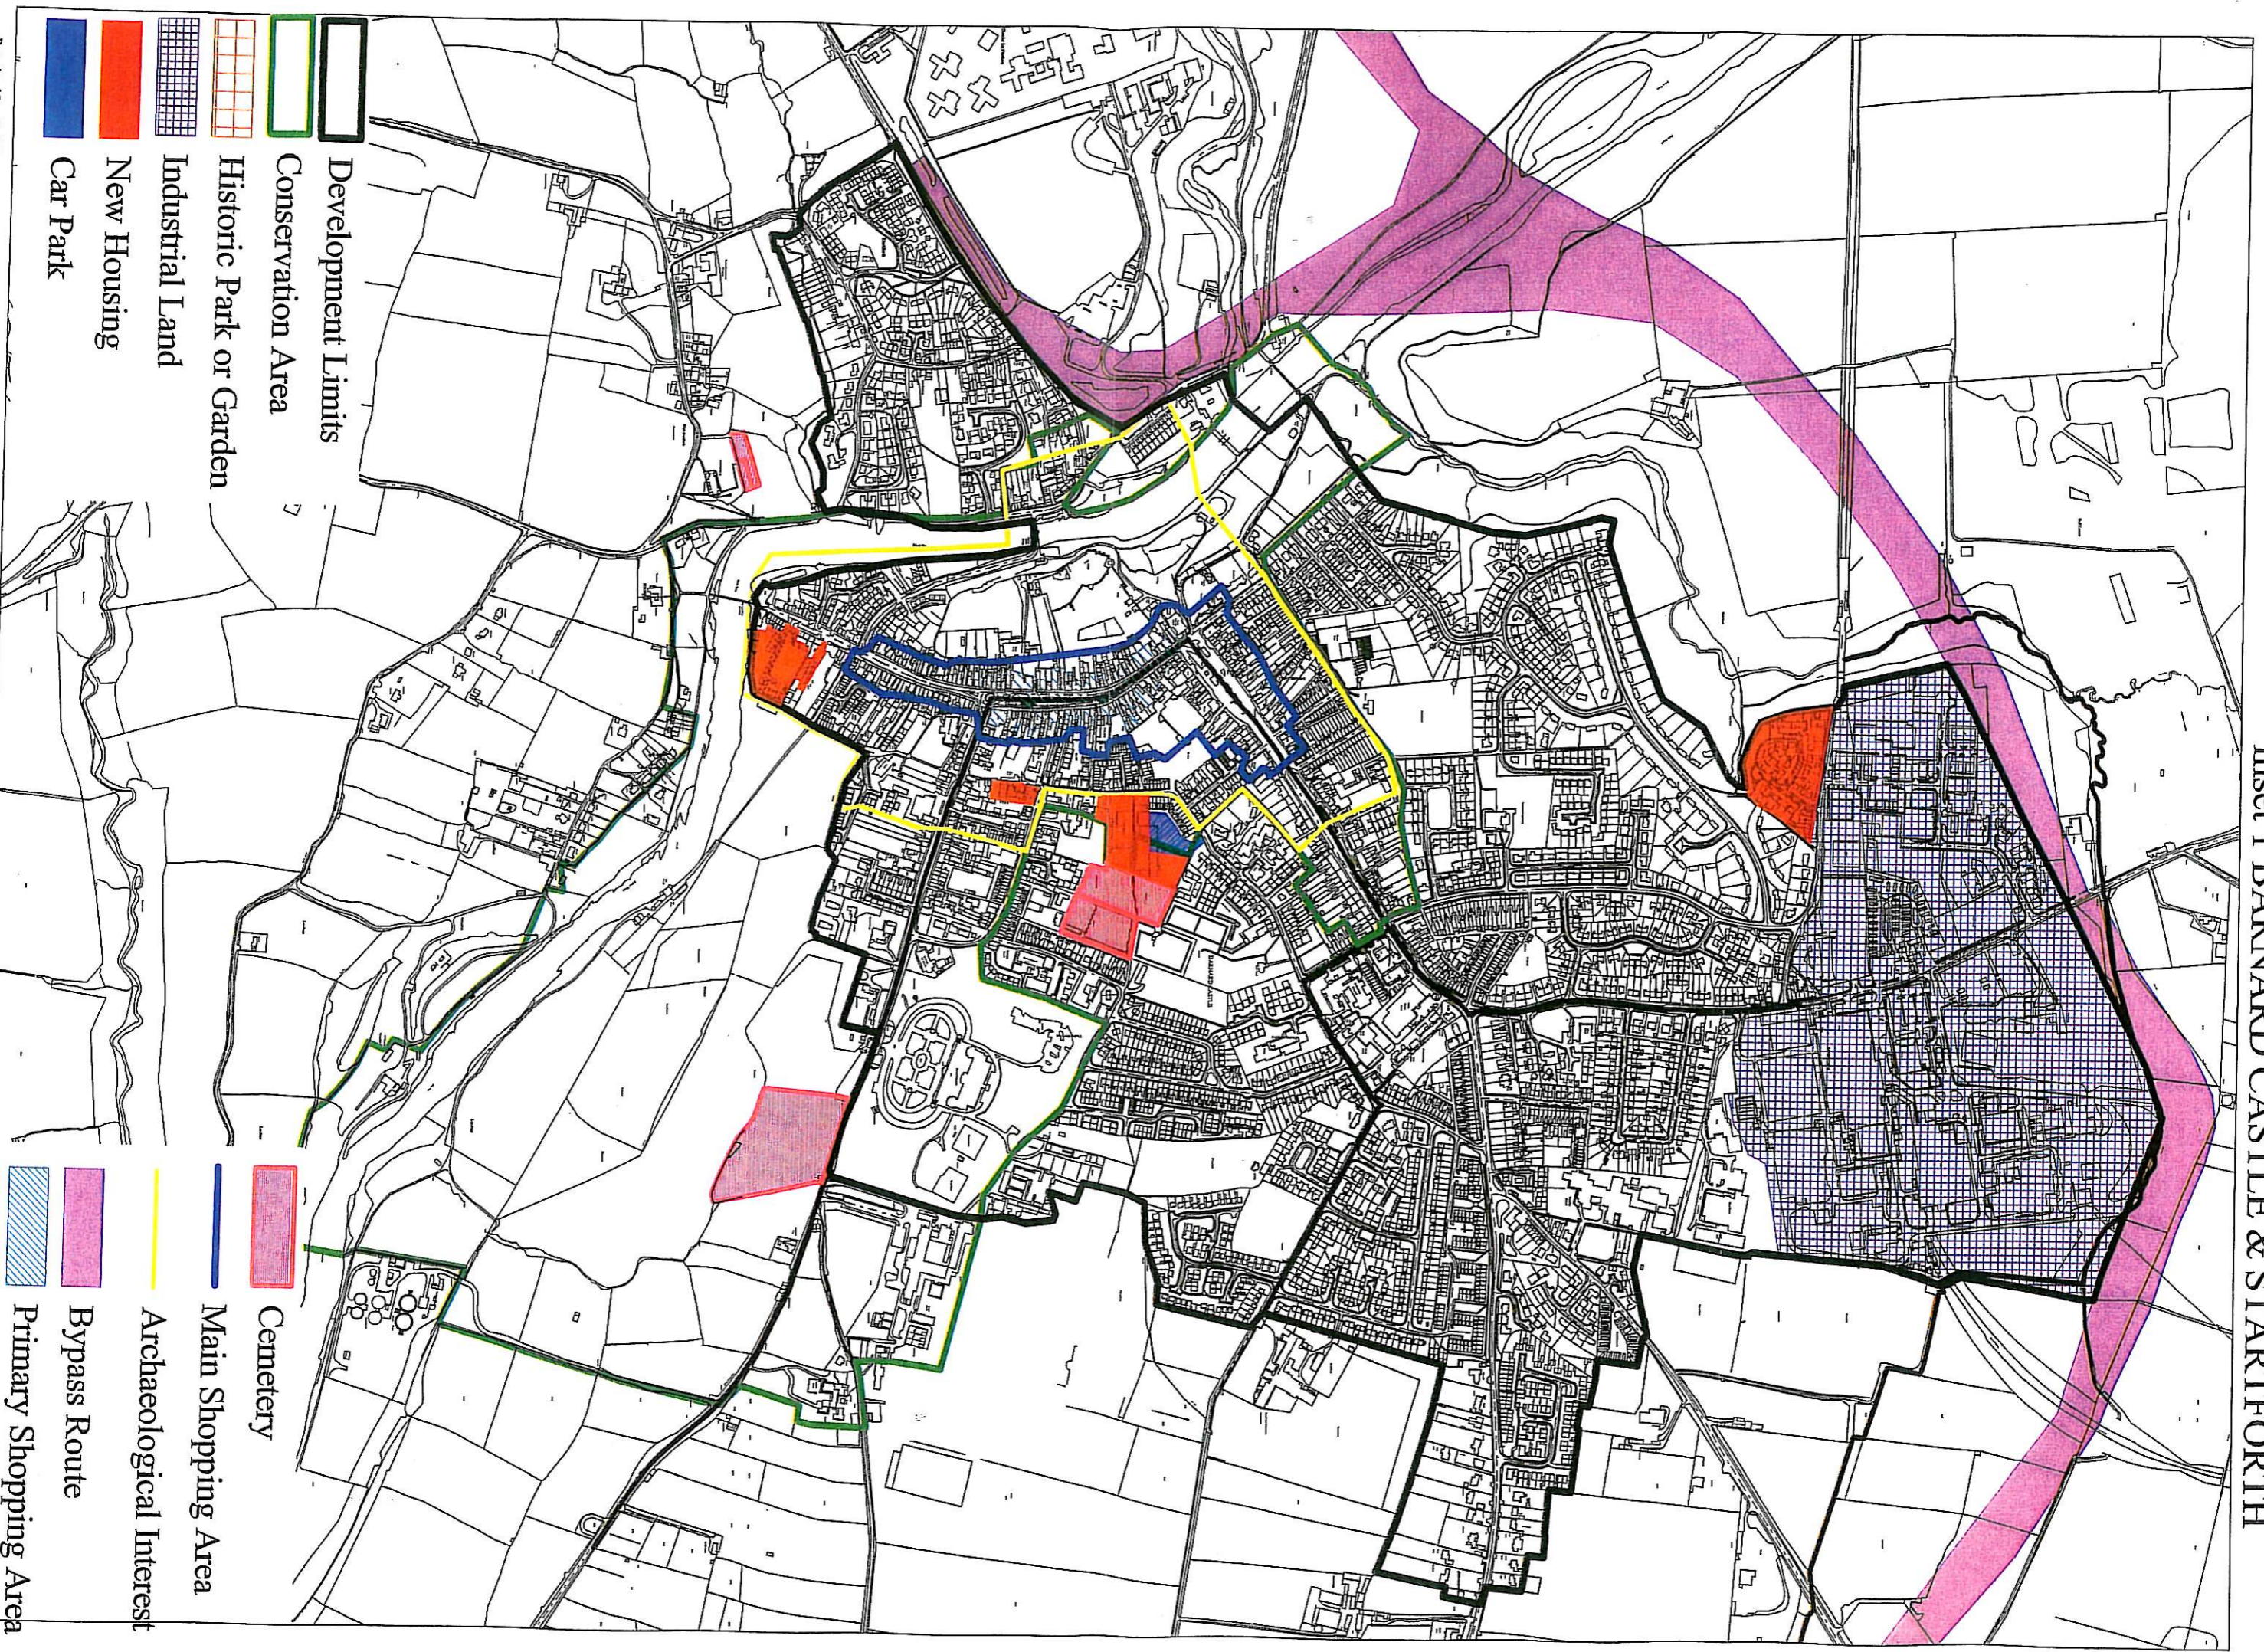

Inset 1 BARNARD CASTLE & STARTFORTH

-  Development Limits
-  Conservation Area
-  Historic Park or Garden
-  Industrial Land
-  New Housing
-  Car Park

-  Cemetery
-  Main Shopping Area
-  Archaeological Interest
-  Bypass Route
-  Primary Shopping Area