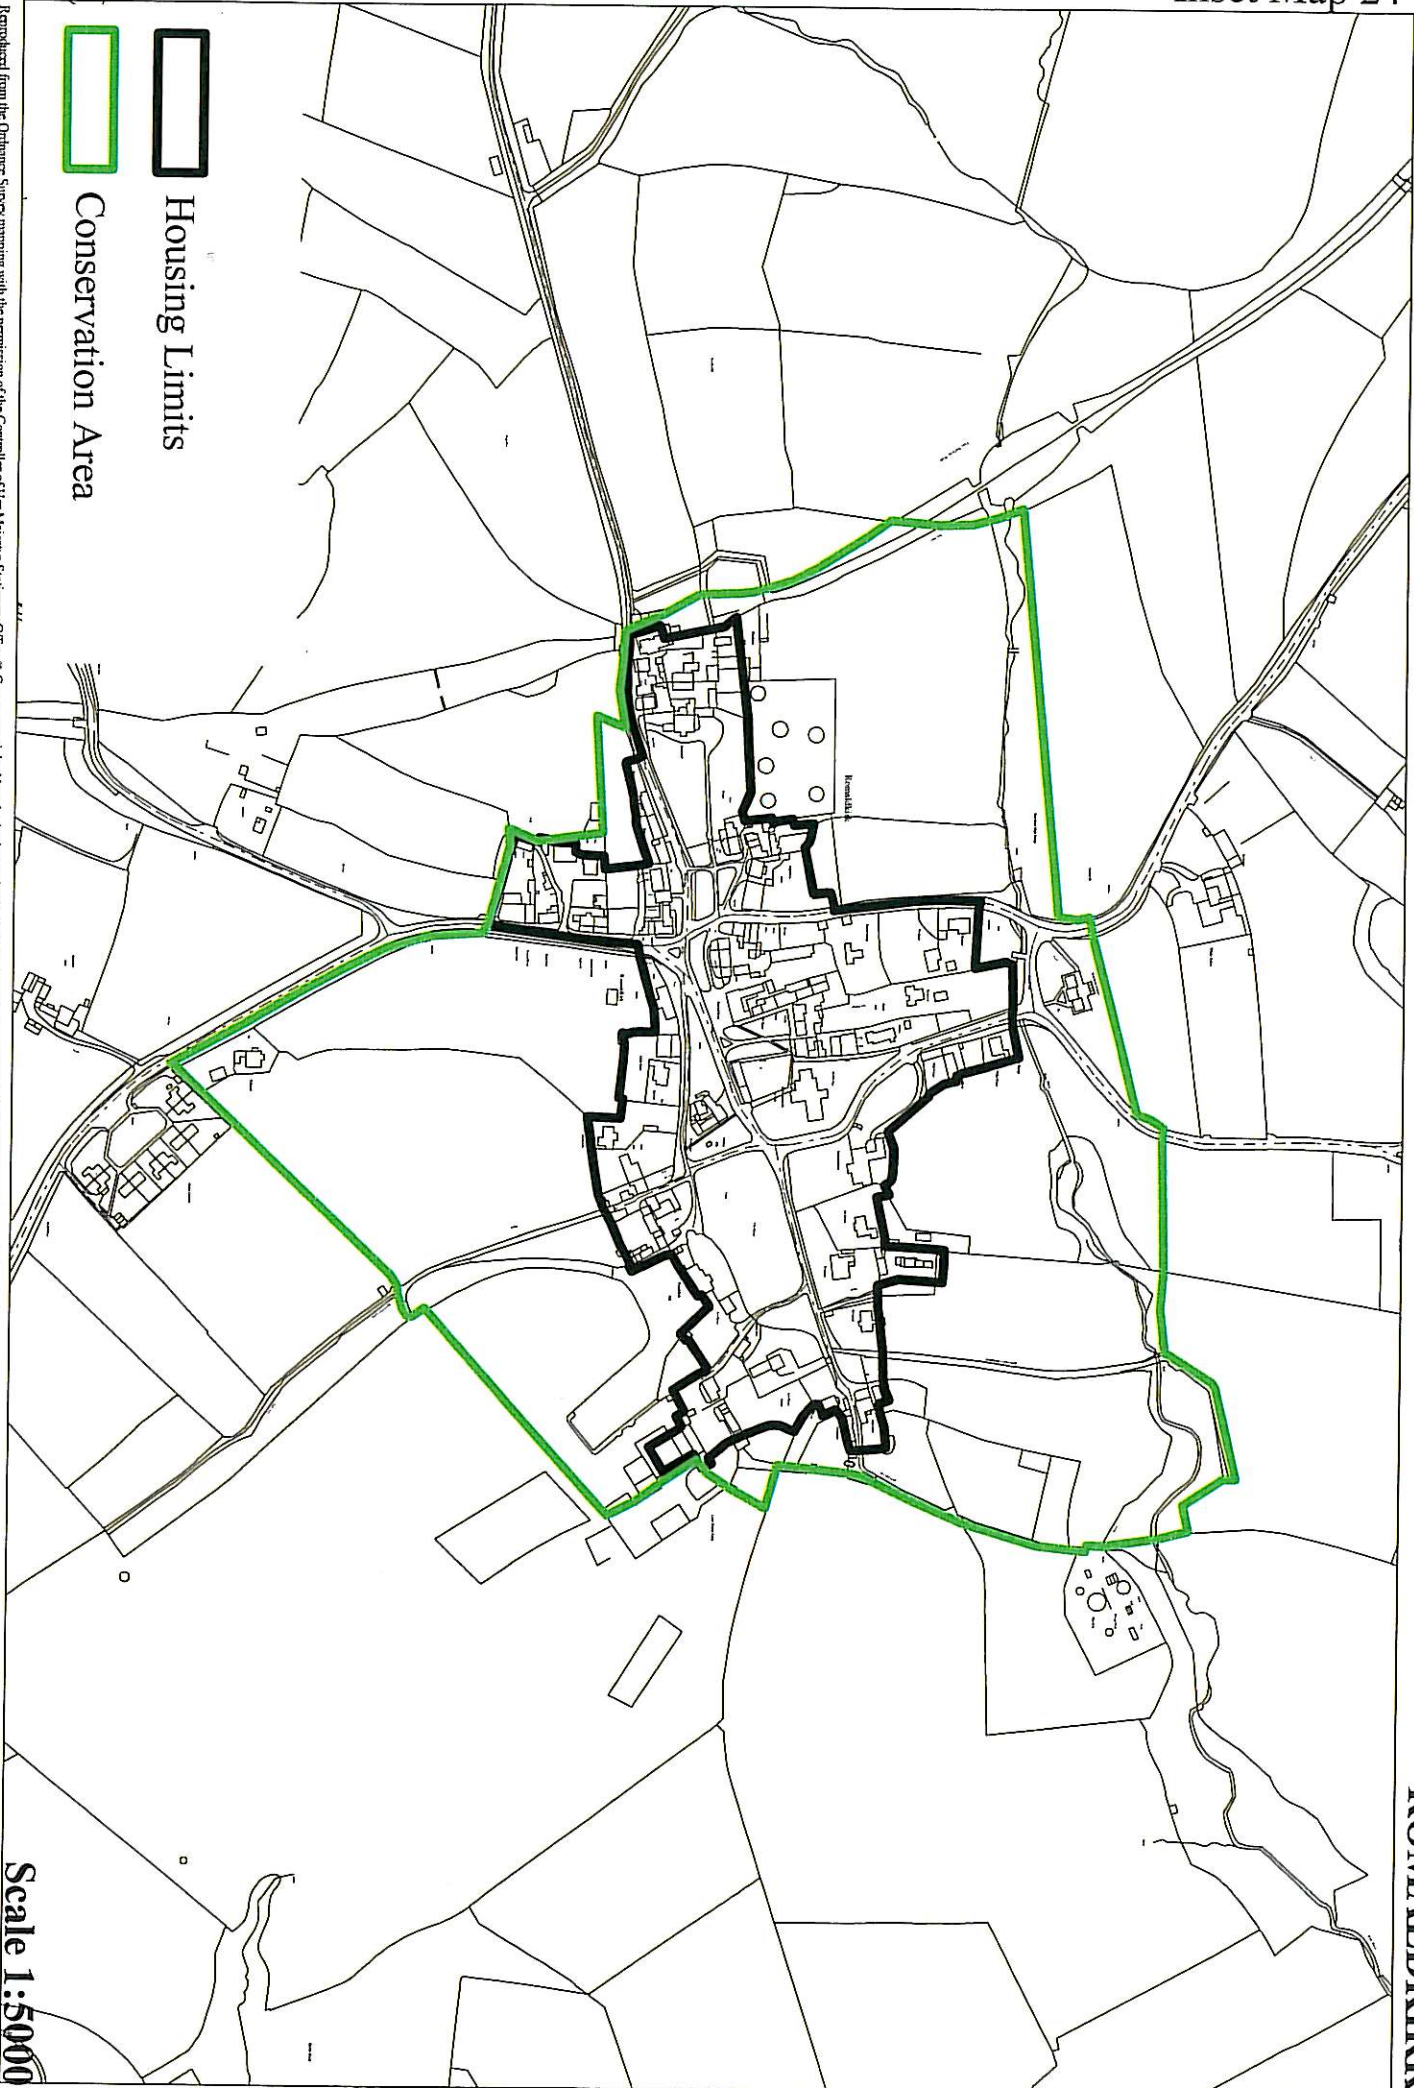

ROMALDKIRK

-  Housing Limits
-  Conservation Area

Reproduced from the Ordnance Survey map with the permission of the Controller of Her Majesty's Stationery Office. Crown copyright and map not to be reproduced in any form without the permission of the Controller of Her Majesty's Stationery Office.

Scale 1:5000