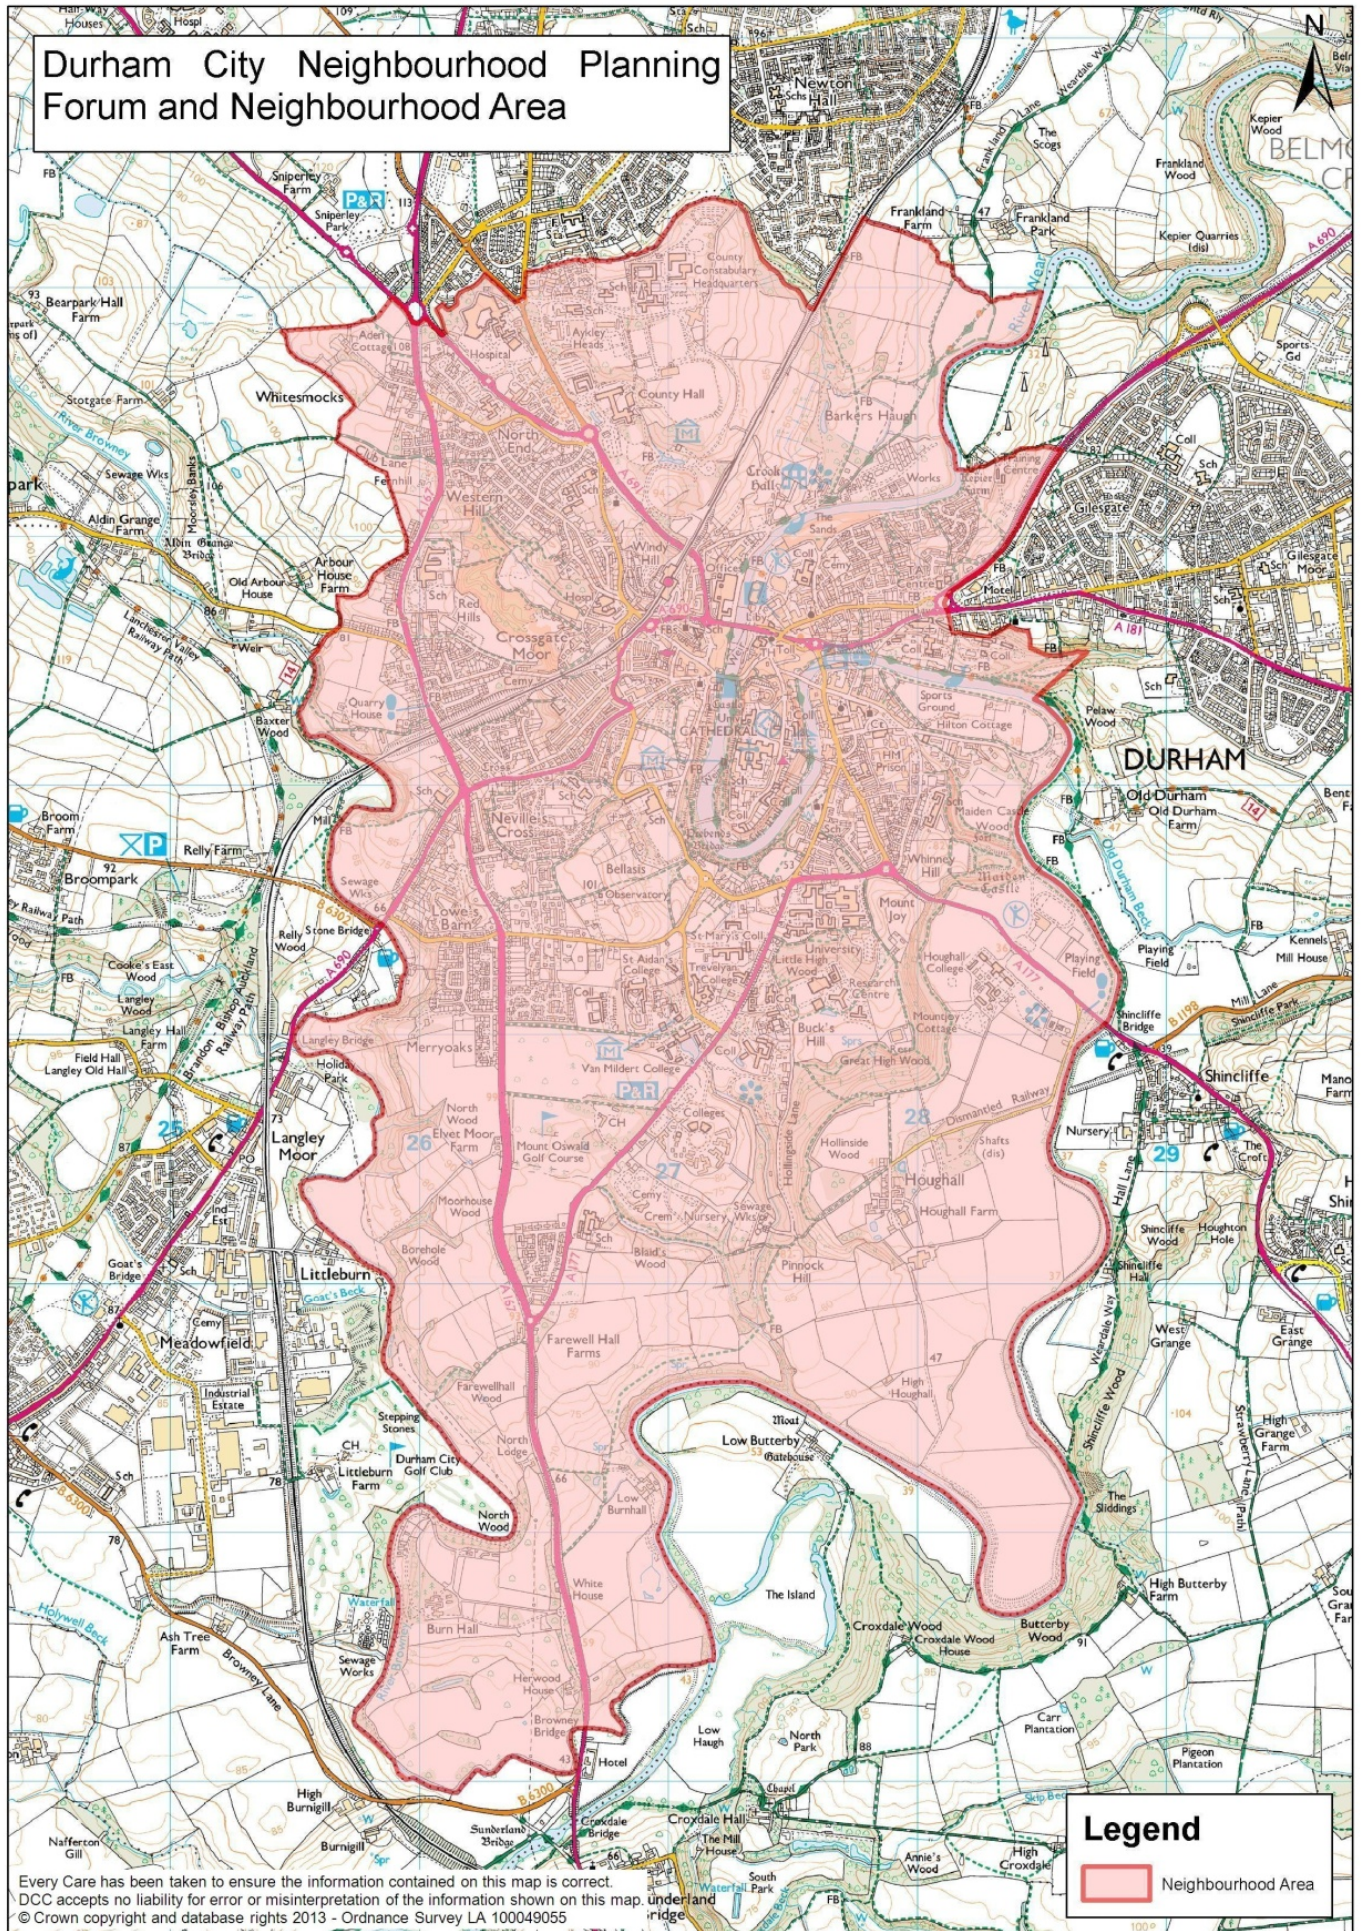

Durham City Neighbourhood Planning Forum and Neighbourhood Area

Legend

Neighbourhood Area

Every Care has been taken to ensure the information contained on this map is correct.
 DCC accepts no liability for error or misinterpretation of the information shown on this map.
 © Crown copyright and database rights 2013 - Ordnance Survey LA 100049055