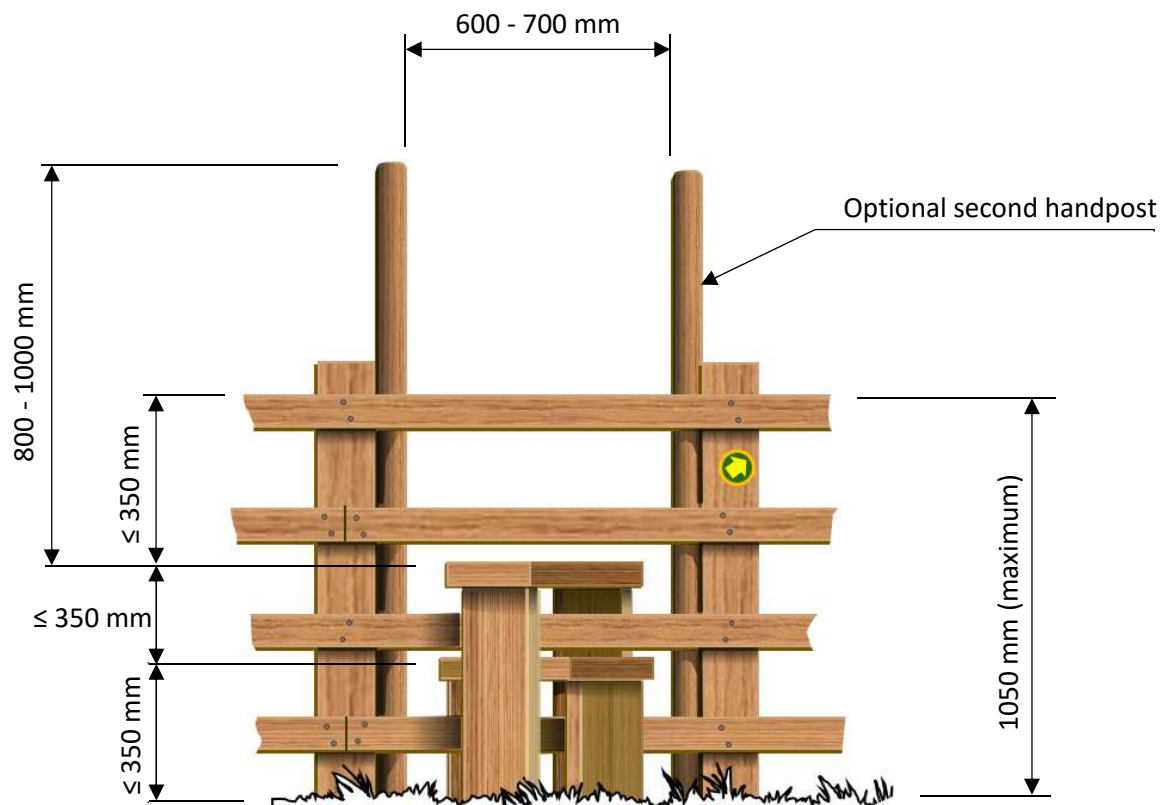

## Standard wood stile

Specifications:

- Step tops should be 1100 mm long (1000 mm minimum) and 250 mm wide (200 mm minimum) and typically to be 50 mm thick (for wood)
- Typical stile leg dimensions: 150 mm x 75 mm x 1000 – 1500 mm